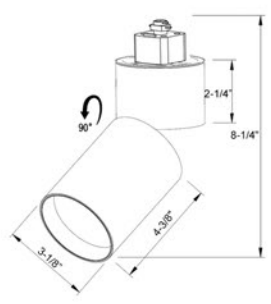

Overview

Dimensions

Light Distribution

11° 24° 36° 60°

Accessories

Track rails and its accessories are available and can be ordered separately.

Standard products are CRI90+, which can be upgraded to CIR95+ upon request.

Order Code Table

Example: PM-Apex-P-2700-11-90-T-B

Series	Type	Colour Temp.	Beam Angle	CRI	Dimming	Frame Colour
PM-Apex	P: Pendant	2700	11	90	T: Triac	W: White
	S: Surface Mounted	3000	24	95	V: 0-10V	B: Black
	T: Track Mounted	3500	36		D:Dali	
		4000	60			