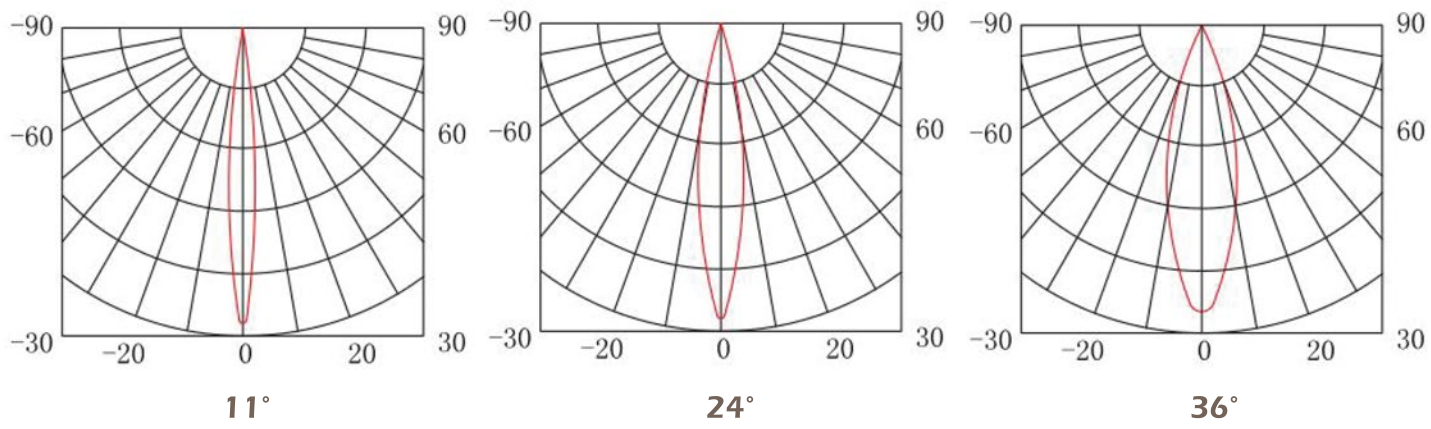

Overview

Dimensions

Light Distribution

11° 24° 36° 60°

Accessories

Track rails and its accessories are available and can be ordered separately.

Standard products are CRI90+, which can be upgraded to CIR95+ upon request.

Order Code Table

Example: PM-Apex-P-2700-11-90-T-B

Series	Type	Colour Temp.	Beam Angle	CRI	Dimming	Frame Colour
PM-Apex	P: Pendant	2700	11	90	T: Triac	W: White
	S: Surface Mounted	3000	24	95	V: 0-10V	B: Black
	T: Track Mounted	3500	36		D:Dali	
		4000	60			