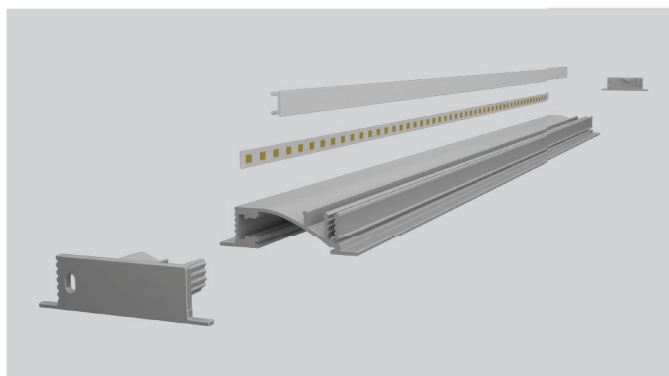

Model: *LT5315* New

Material:	AL6063-T5
Surface:	Anodized/ Painting
PC cover:	Diffuser /Transparent /Opal/Black
Power:	14.4W/m
Input voltage:	24VDC
Lamp beads:	120LEDs/m (2835)
Lighting source width:	8 mm
Available lengths:	0.5-3m
Application:	Commercial lighting / Indoor lighting