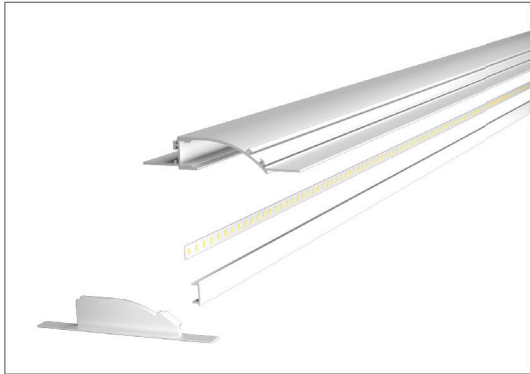

1.4

DECORATIVE PROFILE

Designed for different building structure (ceilings, wall under corner, inside corner, outside corner, etc) it perfectly explains the combination and the artistic conception of light and space.

DECORATIVE LED Profile

Designed for different building structure.(ceilings, wall under corner, inside corner, outside corner, etc) it perfectly explains the combination and the artistic conception of light and space.

Model: LD1896/LD1896B New

SIZE

Silver
 Black
 White (RAL9016)

Material:	AL6063-T5
Surface:	Anodized/ Painting
PC cover:	Diffuser /Transparent /Opal/Black
Power:	8W/m
Input voltage:	24VDC
Lamp beads:	120LEDs/m (2835)
Lighting source width:	8 mm
Available lengths:	0.5-3m
Application:	Commercial lighting / Indoor lighting