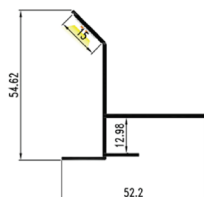

Model: LD5452 New

Material:	AL6063-T5
Surface:	Anodized/ Painting
PC cover:	Diffuser /Transparent /Opal/Black
Power:	14.4W/m
Input voltage:	24VDC
Lamp beads:	120LEDs/m (2835)
Lighting source width:	10 mm
Available lengths:	0.5-3m
Application:	Commercial lighting / Indoor lighting

SIZE

INSTALLATION

APPLICATION

COVER	Trans/Opal/Diffuser	54522/54523 /54524	
COVER	Black	5452B	

LIGHTING SOURCE

DECORATIVE PROFILE