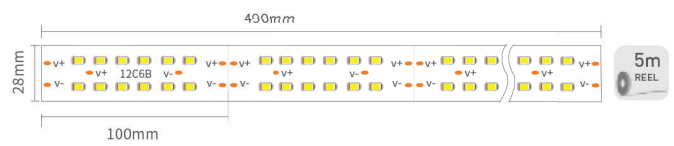

LIGHTING SOURCE