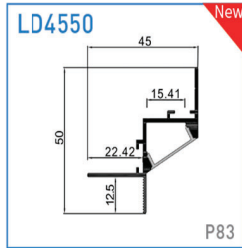

1.4

DECORATIVE PROFILE

Designed for different building structure (ceilings, wall under corner, inside corner, outside corner, etc) it perfectly explains the combination and the artistic conception of light and space.