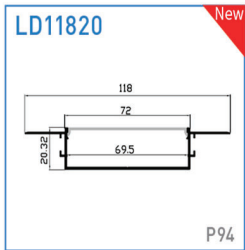

1.4

DECORATIVE PROFILE

Designed for different building structure (ceilings, wall under corner, inside corner, outside corner, etc) it perfectly explains the combination and the artistic conception of light and space.