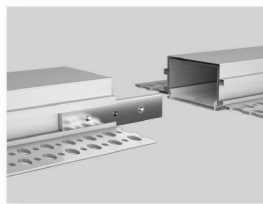

SIZE

INSTALLATION

DECORATIVE PROFILE

APPLICATION

COVER	Diffuser	35354	
COVER	Black	3535B	
END CAP	Hole W/O hole	88208/88209	

LIGHTING SOURCE

CONNECTION DIAGRAM

CONNECTOR 6214 - 180°