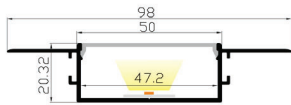

SIZE

INSTALLATION

DECORATIVE PROFILE

APPLICATION

COVER	Trans/Opal/Diffuser	50352/50353 /50354	
COVER	Black	5035B	
END CAP	Hole W/O hole	98208/98209	

LIGHTING SOURCE

CONNECTION DIAGRAM

CONNECTOR 6214 - 180°