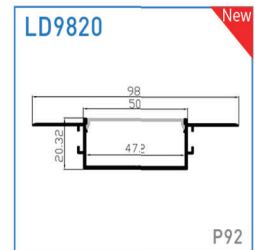

1.4

DECORATIVE PROFILE

Designed for different building structure (ceilings, wall under corner, inside corner, outside corner, etc) it perfectly explains the combination and the artistic conception of light and space.