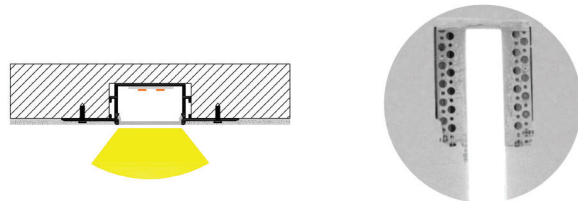

SIZE

INSTALLATION