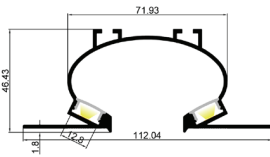

Model: LD1146B New

Material:	AL6063-T5
Surface:	Anodized/ Painting
PC cover:	Diffuser /Transparent /Opal/Black
Power:	28.8W/m
Input voltage:	24VDC
Lamp beads:	240LEDs/m [2835]
Lighting source width:	10 mm x2pcs
Available lengths:	0.5-3m
Application:	Commercial lighting / Indoor lighting Artistic design/ Creative design

SIZE

INSTALLATION

DECORATIVE PROFILE

COVER	Trans/Opal/Diffuser	17072/17073 /17074	
COVER	Black	1707B	
END CAP	Hole W/O hole	1146B8/1146B9	

APPLICATION

LIGHTING SOURCE