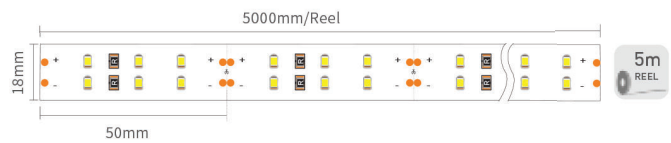

SIZE

INSTALLATION

DECORATIVE PROFILE

APPLICATION

COVER	Trans/Opal/Diffuser	30202/30203/30204	
COVER	Black	3020B	
END CAP	Hole W/O hole	35458/35459	

LIGHTING SOURCE

CONNECTION DIAGRAM

CONNECTOR 6214 - 180°