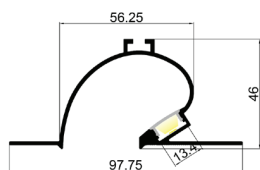

Model: LD9646B New

Material:	AL6063-T5
Surface:	Anodized/ Painting
PC cover:	Diffuser /Transparent /Opal/Black
Power:	14.4 W/m
Input voltage:	24VDC
Lamp beads:	120LEDs/m (2835)
Lighting source width:	10 mm
Available lengths:	0.5-3m
Application:	Commercial lighting / Indoor lighting Artistic design/ Creative design

SIZE

INSTALLATION

COVER	Trans/Opal/Diffuser	17072/17073/17074	
COVER	Black	1707B	
END CAP	Hole W/O hole	9646B8/9646B9	

APPLICATION

LIGHTING SOURCE

DECORATIVE PROFILE