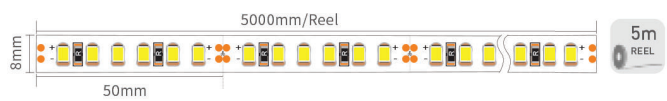

SIZE

INSTALLATION

DECORATIVE PROFILE

COVER	Trans/Opal/Diffuser	17072/17073 /17074	
COVER	Black	1707B	
END CAP	Hole W/O hole	1146B8/1146B9	

APPLICATION

LIGHTING SOURCE

Model: LD9646B New

Material:	AL6063-T5
Surface:	Anodized/ Painting
PC cover:	Diffuser /Transparent /Opal/Black
Power:	14.4 W/m
Input voltage:	24VDC
Lamp beads:	120LEDs/m (2835)
Lighting source width:	10 mm
Available lengths:	0.5-3m
Application:	Commercial lighting / Indoor lighting Artistic design/ Creative design