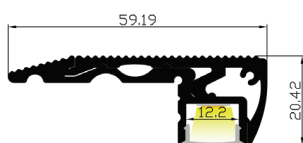

Model: *LT6020B* New

Material:	AL6063-T5
Surface:	Anodized/ Painting
PC cover:	Diffuser /Transparent /Opal
Power:	14.4W/m
Input voltage:	24VDC
Lamp beads:	120LEDs/m (2835)
Lighting source width:	8 mm
Available lengths:	0.5-3m
Application:	Commercial lighting / Indoor lighting

Silver
 Black
 White (ra9016)

SIZE

INSTALLATION

DECORATIVE PROFILE

APPLICATION

COVER	Trans/Opal/Diffuser	60202/60203/60204	
COVER	Black	6020B	
END CAP	Hole W/O hole	60208/60209	

LIGHTING SOURCE