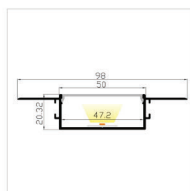

CONNECTION DIAGRAM

CONNECTOR 6214 - 90°-1

RELATED PRODUCTS

LD8820

LD9820

LD11820

Model: LD8820 New

Material:	AL6063-T5
Surface:	Anodized/ Painting
PC cover:	Diffuser /Transparent /Opal/Black
Power:	20W/m
Input voltage:	24VDC
Lamp beads:	120LEDs/m (2835)
Lighting source width:	28 mm
Available lengths:	0.5-3m
Application:	Commercial lighting / Indoor lighting