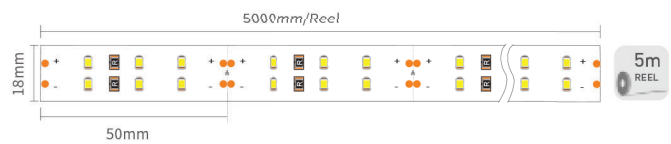

SIZE

INSTALLATION

DECORATIVE PROFILE

APPLICATION

COVER	Trans/Opal/Diffuser	50352/50353 /50354	
COVER	Black	5035B	
END CAP	Hole W/O hole	98208/98209	

LIGHTING SOURCE

CONNECTION DIAGRAM

CONNECTOR 6214 - 180°