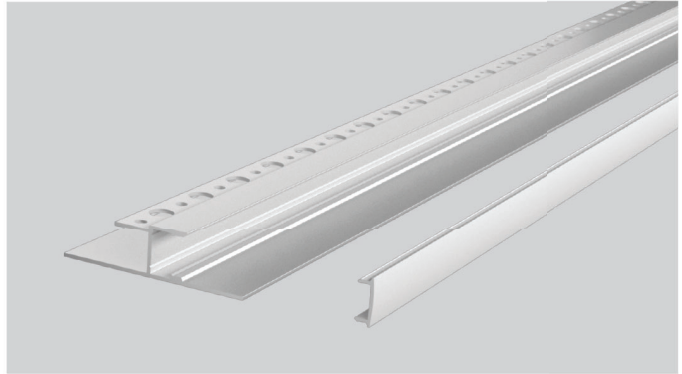

Model: LD6316 New

Material:	AL6063-T5
Surface:	Anodized/ Painting
PC cover:	Diffuser /Transparent /Opal/Black
Power:	14.4W/m
Input voltage:	24VDC
Lamp beads:	120LEDs/m (2835)
Lighting source width:	10 mm
Available lengths:	0.5-3m
Application:	Commercial lighting / Indoor lighting