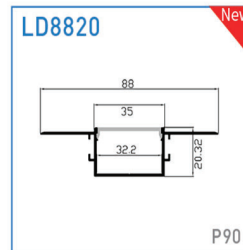

1.4

DECORATIVE PROFILE

Designed for different building structure (ceilings, wall under corner, inside corner, outside corner, etc) it perfectly explains the combination and the artistic conception of light and space.