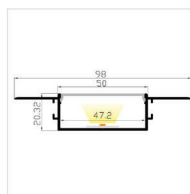

CONNECTION DIAGRAM

CONNECTOR 6214 - 180°

CONNECTION DIAGRAM

CONNECTOR 6214 - 90°-1

CONNECTION DIAGRAM

CONNECTOR 6214 - 90°-2

CONNECTION DIAGRAM

CONNECTOR 6214 - 90°-2

RELATED PRODUCTS

LD9820