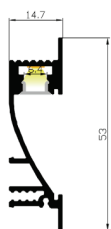

Model: *LT5315* New

Material:	AL6063-T5
Surface:	Anodized/ Painting
PC cover:	Diffuser /Transparent /Opal/Black
Power:	14.4W/m
Input voltage:	24VDC
Lamp beads:	120LEDs/m (2835)
Lighting source width:	8 mm
Available lengths:	0.5-3m
Application:	Commercial lighting / Indoor lighting

SIZE

INSTALLATION

DECORATIVE PROFILE

APPLICATION

COVER	Trans/Opal/Diffuser	10132/10133/10134	
COVER	Black	1013B	
END CAP	Hole W/O hole	53158/53159	

LIGHTING SOURCE