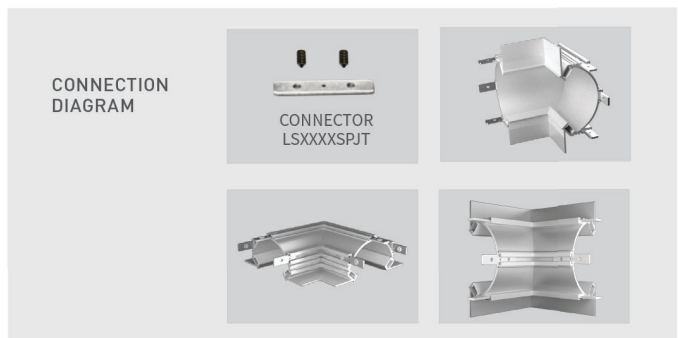

SIZE

INSTALLATION

COVER	Trans/Opal/Diffuser	17072/17073/17074	
COVER	Black	1707B	
END CAP	Hole W/O hole	122498/122499	

APPLICATION

LIGHTING SOURCE

Model: LD17373 New

Material:	AL6063-T5
Surface:	Anodized/ Painting
PC cover:	Diffuser /Transparent /Opal/Black
Power:	20W/m
Input voltage:	24VDC
Lamp beads:	120LEDs/m (2835)
Lighting source width:	8 mm
Available lengths:	0.5-3m
Application:	Commercial lighting / Indoor lighting