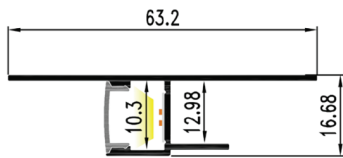

Model: LD6316 New

Material:	AL6063-T5
Surface:	Anodized/ Painting
PC cover:	Diffuser /Transparent /Opal/Black
Power:	14.4W/m
Input voltage:	24VDC
Lamp beads:	120LEDs/m (2835)
Lighting source width:	10 mm
Available lengths:	0.5-3m
Application:	Commercial lighting / Indoor lighting

SIZE

INSTALLATION

APPLICATION

COVER	Trans/Opal/Diffuser	17072/17073 /17074	
COVER	Black	1707B	

LIGHTING SOURCE