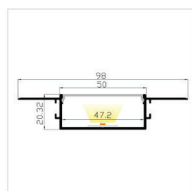

CONNECTION DIAGRAM

CONNECTOR 6214 - 180°

CONNECTION DIAGRAM

CONNECTOR 6214 - 90°-1

CONNECTION DIAGRAM

CONNECTOR 6214 - 90°-2

CONNECTION DIAGRAM

CONNECTOR 6214 - 90°-2

RELATED PRODUCTS

LD9820