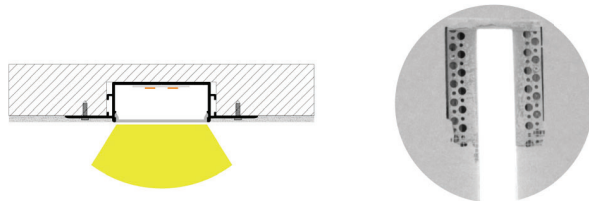

SIZE

INSTALLATION