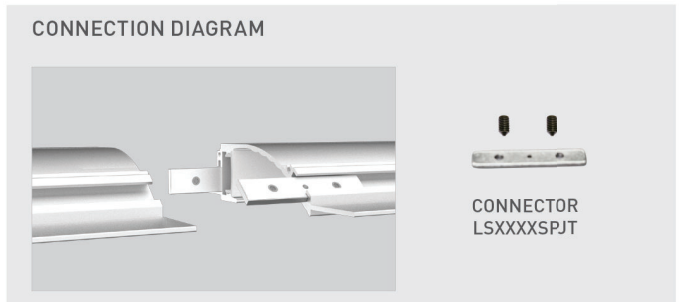

INSTALLATION

COVER	Trans/Opal/Diffuser	17072/17073/17074	
COVER	Black	1707R	
END CAP	Hole W/O hole	18968/18969	
END CAP	Hole W/O hole	18968/18969	

APPLICATION

CONNECTION DIAGRAM

LIGHTING SOURCE

Model: LD4550 New