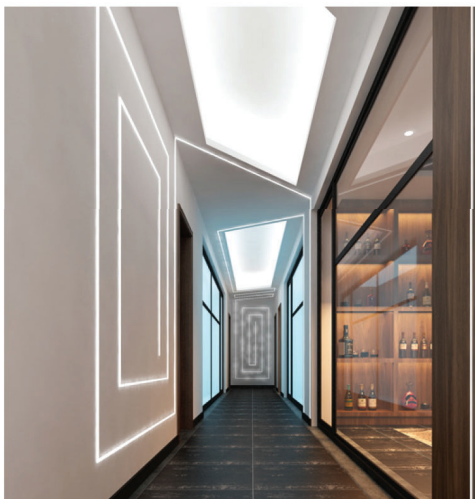

APPLICATION