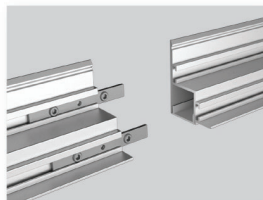

SIZE

INSTALLATION

DECORATIVE PROFILE

APPLICATION

COVER	Trans/Opal/Diffuser	30202/30203/30204	
COVER	Black	3020B	
END CAP	Hole W/O hole	35458/35459	

LIGHTING SOURCE

CONNECTION DIAGRAM

CONNECTOR 6214 - 180°