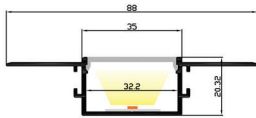

Model: LD8820 New

Material:	AL6063-T5
Surface:	Anodized/ Painting
PC cover:	Diffuser /Transparent /Opal/Black
Power:	20W/m
Input voltage:	24VDC
Lamp beads:	120LEDs/m (2835)
Lighting source width:	28 mm
Available lengths:	0.5-3m
Application:	Commercial lighting / Indoor lighting

SIZE

INSTALLATION

DECORATIVE PROFILE

APPLICATION

COVER	Diffuser	35354	
COVER	Black	3535B	
END CAP	Hole W/O hole	88208/88209	

LIGHTING SOURCE