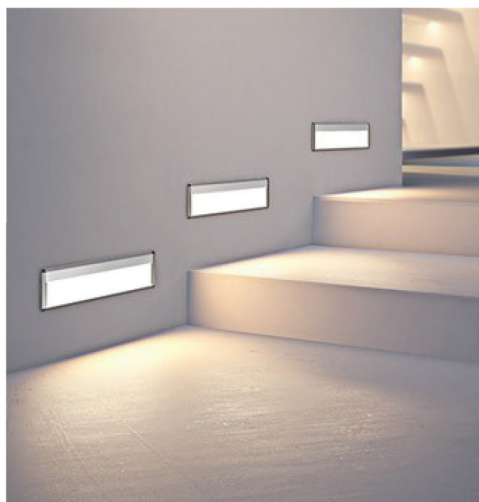

APPLICATION