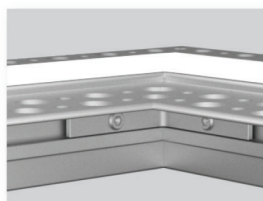

CONNECTION DIAGRAM

CONNECTOR 6214 - 90°-1