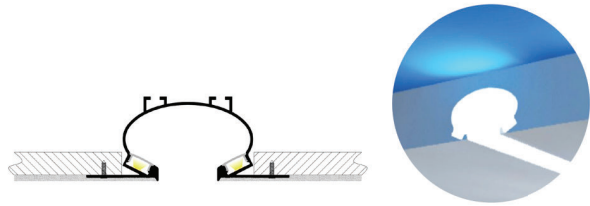

SIZE

INSTALLATION