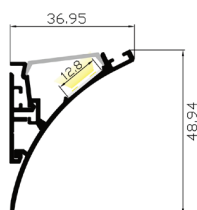

Model: LD4937 New

Material:	AL6063-T5
Surface:	Anodized/ Painting
PC cover:	Diffuser /Transparent /Opal/Black
Power:	14.4W/m
Input voltage:	24VDC
Lamp beads:	120LEDs/m (2835)
Lighting source width:	8 mm
Available lengths:	0.5-3m
Application:	Commercial lighting / Indoor lighting

SIZE

INSTALLATION

DECORATIVE PROFILE

APPLICATION

COVER	Trans/Opal/Diffuser	49372/49373 /49374	
COVER	Black	4937B	
END CAP	Hole W/O hole	49378/49379	
MOUNTING CLIP AB		4937S	

LIGHTING SOURCE