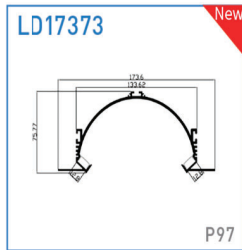

1.4

DECORATIVE PROFILE

Designed for different building structure (ceilings, wall under corner, inside corner, outside corner, etc) it perfectly explains the combination and the artistic conception of light and space.