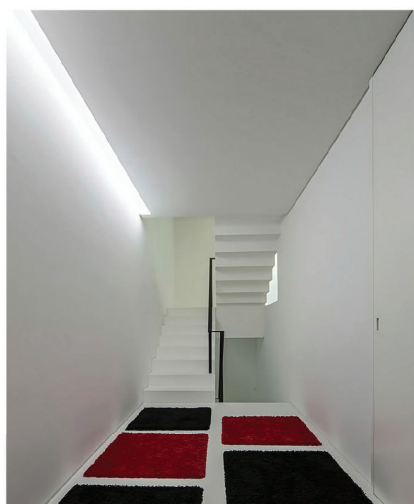

APPLICATION