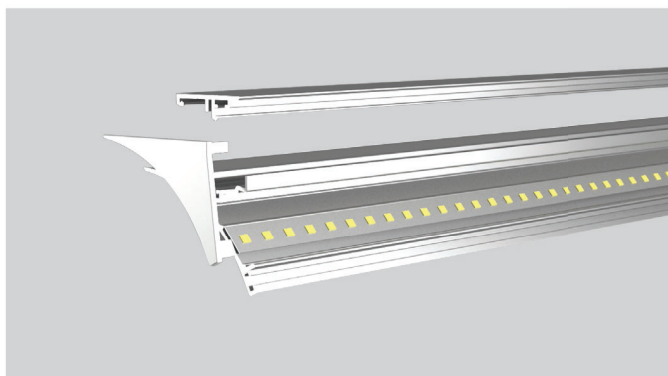

Model: LD4937 New

Material:	AL6063-T5
Surface:	Anodized/ Painting
PC cover:	Diffuser /Transparent /Opal/Black
Power:	14.4W/m
Input voltage:	24VDC
Lamp beads:	120LEDs/m (2835)
Lighting source width:	8 mm
Available lengths:	0.5-3m
Application:	Commercial lighting / Indoor lighting