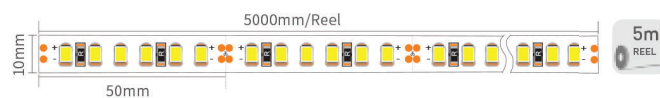

SIZE

INSTALLATION

COVER	Trans/Opal/Diffuser	17072/17073/17074	
COVER	Black	1707B	
END CAP	Hole W/O hole	9646B8/9646B9	

APPLICATION

LIGHTING SOURCE

DECORATIVE PROFILE

Model: LD5414 New

Material:	AL6063-T5
Surface:	Anodized/ Painting
PC cover:	Diffuser /Transparent /Opal/Black
Power:	8W/m
Input voltage:	24VDC
Lamp beads:	120LEDs/m (2835)
Lighting source width:	8 mm
Available lengths:	0.5-3m
Application:	Commercial lighting / Indoor lighting