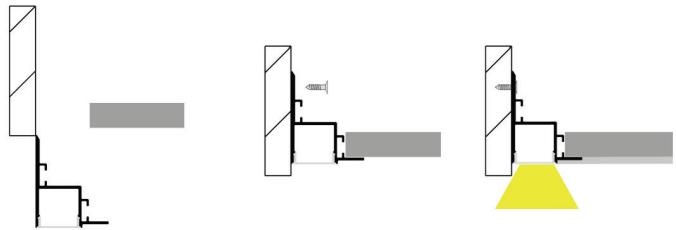

SIZE

INSTALLATION