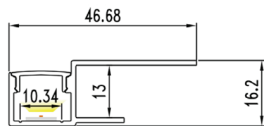

Model: LD4716 New

Material:	AL6063-T5
Surface:	Anodized/ Painting
PC cover:	Diffuser /Transparent /Opal/Black
Power:	14.4W/m
Input voltage:	24VDC
Lamp beads:	156LEDs/m (2835)
Lighting source width:	10 mm
Available lengths:	0.5-3m
Application:	Commercial lighting / Indoor lighting

SIZE

INSTALLATION

APPLICATION

COVER	Trans/Opal/Diffuser	17072/17073 /17074	
COVER	Black	1707B	
END CAP	Hole W/O hole	47168/47169	

LIGHTING SOURCE