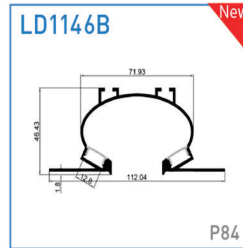

1.4

DECORATIVE PROFILE

Designed for different building structure (ceilings, wall under corner, inside corner, outside corner, etc) it perfectly explains the combination and the artistic conception of light and space.