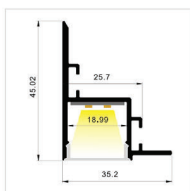

CONNECTION DIAGRAM

CONNECTOR 6214 - 90°-1

CONNECTION DIAGRAM

CONNECTOR 6214 - 90°-2

CONNECTION DIAGRAM

CONNECTOR 6214 - 90°-2

RELATED PRODUCTS

LD3545