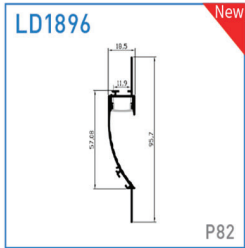

1.4

DECORATIVE PROFILE

Designed for different building structure (ceilings, wall under corner, inside corner, outside corner, etc) it perfectly explains the combination and the artistic conception of light and space.