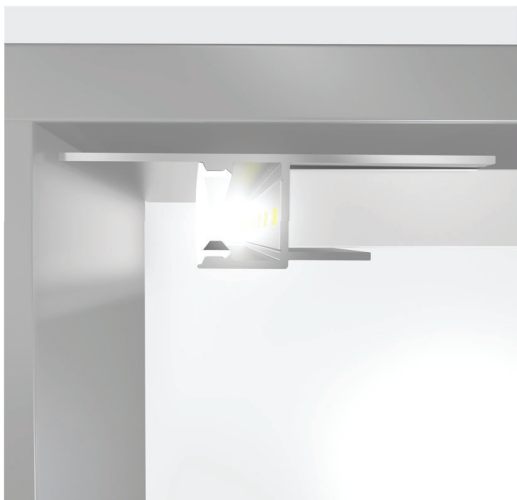

APPLICATION