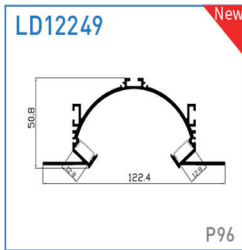

1.4

DECORATIVE PROFILE

Designed for different building structure (ceilings, wall under corner, inside corner, outside corner, etc) it perfectly explains the combination and the artistic conception of light and space.