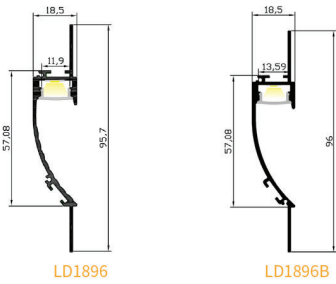

DECORATIVE LED Profile

Designed for different building structure.(ceilings, wall under corner, inside corner, outside corner, etc) it perfectly explains the combination and the artistic conception of light and space.

Model: LD1896/LD1896B New

SIZE

Silver
 Black
 White (RAL9016)

Material:	AL6063-T5
Surface:	Anodized/ Painting
PC cover:	Diffuser /Transparent /Opal/Black
Power:	8W/m
Input voltage:	24VDC
Lamp beads:	120LEDs/m (2835)
Lighting source width:	8 mm
Available lengths:	0.5-3m
Application:	Commercial lighting / Indoor lighting