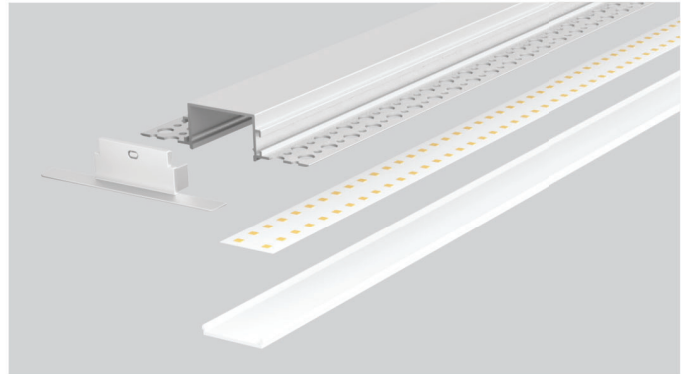

Model: LD9820 New

Material:	AL6063-T5
Surface:	Anodized/ Painting
PC cover:	Diffuser /Transparent /Opal/Black
Power:	30W/m
Input voltage:	24VDC
Lamp beads:	120LEDs/m (2835)
Lighting source width:	18 mmX2
Available lengths:	0.5-3m
Application:	Commercial lighting / Indoor lighting