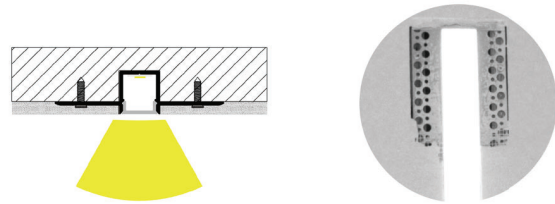

SIZE

INSTALLATION