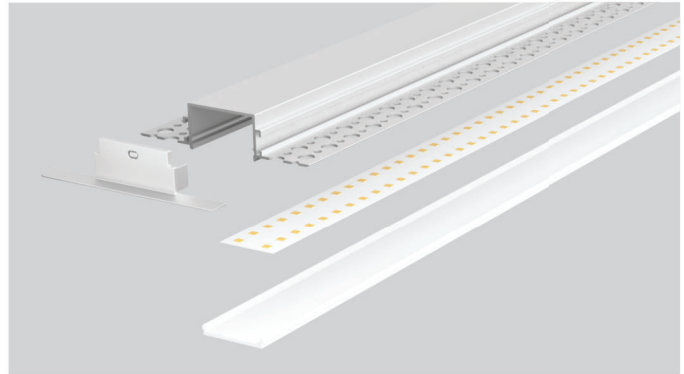

CONNECTION DIAGRAM

CONNECTOR 6214 - 90°-1

RELATED PRODUCTS

LD8820

LD9820

LD11820

Model: LD8820 New

Material:	AL6063-T5
Surface:	Anodized/ Painting
PC cover:	Diffuser /Transparent /Opal/Black
Power:	20W/m
Input voltage:	24VDC
Lamp beads:	120LEDs/m (2835)
Lighting source width:	28 mm
Available lengths:	0.5-3m
Application:	Commercial lighting / Indoor lighting