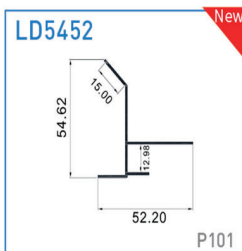

1.4

DECORATIVE PROFILE

Designed for different building structure (ceilings, wall under corner, inside corner, outside corner, etc) it perfectly explains the combination and the artistic conception of light and space.