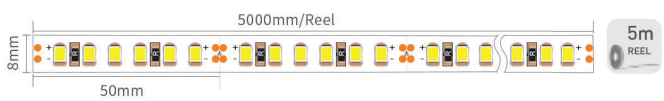

Silver
 Black
 White (ra19016)

SIZE

INSTALLATION

DECORATIVE PROFILE

COVER	Trans/Opal/Diffuser	54142/54143 /54144	
COVER	Black	5414B	
END CAP	Hole W/O hole	54148/54149	

APPLICATION

LIGHTING SOURCE

Model: LD4937 New