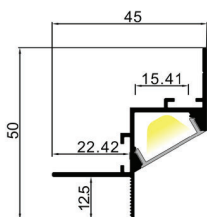

Model: LD4550 New

Material:	AL6063-T5
Surface:	Anodized/ Painting
PC cover:	Diffuser /Transparent /Opal/Black
Power:	8W/m
Input voltage:	24VDC
Lamp beads:	120LEDs/m (2835)
Lighting source width:	8 mm
Available lengths:	0.5-3m
Application:	Commercial lighting / Indoor lighting

SIZE

INSTALLATION

APPLICATION

COVER	Trans/Opal/Diffuser	26282/26283 /26284	
COVER	Black	2628B	
END CAP	Hole W/O hole	45508/45509	
CONNECTOR		S-90-1	
CONNECTOR		S-90-2	
CONNECTOR		S-180	

LIGHTING SOURCE

DECORATIVE PROFILE