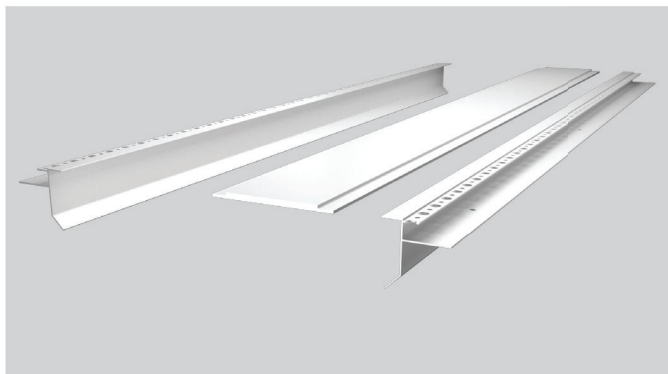

Model: LD5452 New

Material:	AL6063-T5
Surface:	Anodized/ Painting
PC cover:	Diffuser /Transparent /Opal/Black
Power:	14.4W/m
Input voltage:	24VDC
Lamp beads:	120LEDs/m (2835)
Lighting source width:	10 mm
Available lengths:	0.5-3m
Application:	Commercial lighting / Indoor lighting