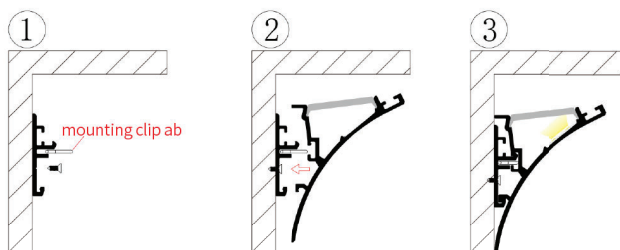

SIZE

INSTALLATION