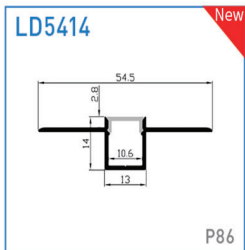

1.4

DECORATIVE PROFILE

Designed for different building structure (ceilings, wall under corner, inside corner, outside corner, etc) it perfectly explains the combination and the artistic conception of light and space.