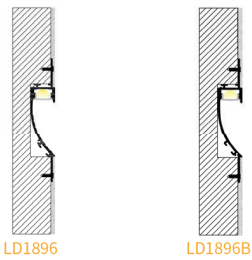

INSTALLATION