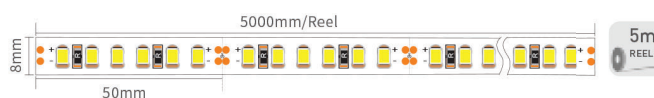

SIZE

INSTALLATION

DECORATIVE PROFILE

APPLICATION

COVER	Trans/Opal/Diffuser	49372/49373 /49374	
COVER	Black	4937B	
END CAP	Hole W/O hole	49378/49379	
MOUNTING CLIP AB		4937S	

LIGHTING SOURCE

Model: LD3545 New