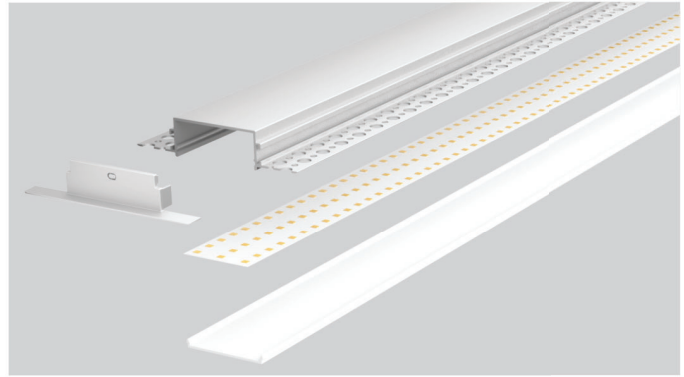

Model: LD11820 New

Material:	AL6063-T5
Surface:	Anodized/ Painting
PC cover:	Diffuser /Transparent /Opal/Black
Power:	30W/m
Input voltage:	24VDC
Lamp beads:	120LEDs/m (2835)
Lighting source width:	18 mmX2
Available lengths:	0.5-3m
Application:	Commercial lighting / Indoor lighting