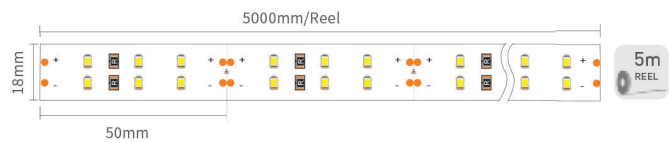

SIZE

INSTALLATION

DECORATIVE PROFILE

APPLICATION

COVER	Diffuser	72724	
COVER	Black	7272B	
END CAP	Hole W/O hole	118208/118209	

LIGHTING SOURCE

CONNECTION DIAGRAM

CONNECTOR 6214 - 180°