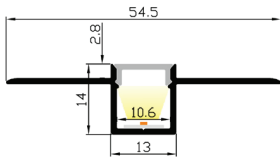

Model: LD5414 New

Material:	AL6063-T5
Surface:	Anodized/ Painting
PC cover:	Diffuser /Transparent /Opal/Black
Power:	8W/m
Input voltage:	24VDC
Lamp beads:	120LEDs/m (2835)
Lighting source width:	8 mm
Available lengths:	0.5-3m
Application:	Commercial lighting / Indoor lighting

Silver
 Black
 White (ra19016)

SIZE

INSTALLATION

DECORATIVE PROFILE

COVER	Trans/Opal/Diffuser	54142/54143 /54144	
COVER	Black	5414B	
END CAP	Hole W/O hole	54148/54149	

APPLICATION

LIGHTING SOURCE