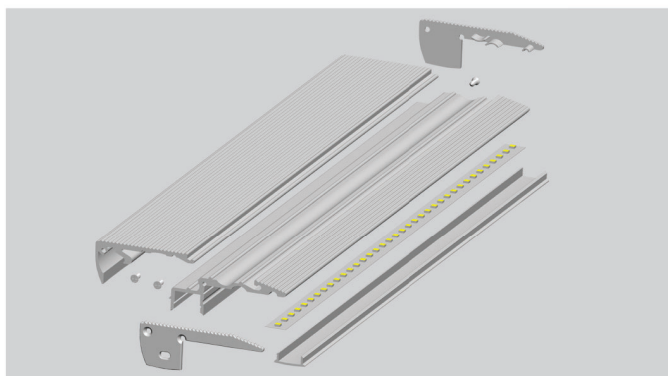

SIZE

INSTALLATION

DECORATIVE PROFILE

APPLICATION

COVER	Trans/Opal/Diffuser	10132/10133/10134	
COVER	Black	1013B	
END CAP	Hole W/O hole	53158/53159	

LIGHTING SOURCE

Model: *LT6020B* New

Material:	AL6063-T5
Surface:	Anodized/ Painting
PC cover:	Diffuser /Transparent /Opal
Power:	14.4W/m
Input voltage:	24VDC
Lamp beads:	120LEDs/m (2835)
Lighting source width:	8 mm
Available lengths:	0.5-3m
Application:	Commercial lighting / Indoor lighting