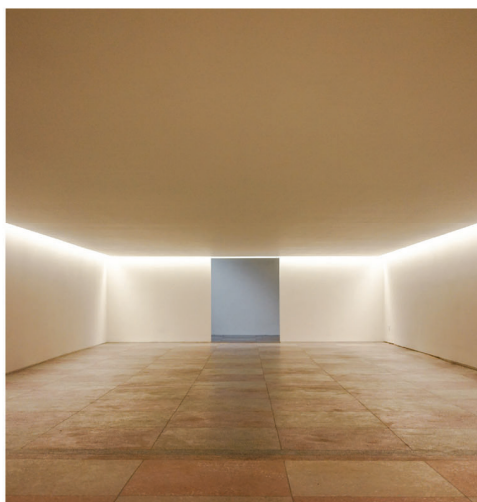

APPLICATION