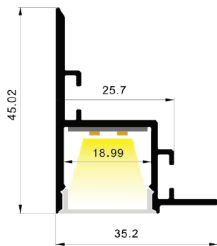

Model: LD3545 New

Material:	AL6063-T5
Surface:	Anodized/ Painting
PC cover:	Diffuser /Transparent /Opal/Black
Power:	8W/m
Input voltage:	24VDC
Lamp beads:	120LEDs/m (2835)
Lighting source width:	18 mm
Available lengths:	0.5-3m
Application:	Commercial lighting / Indoor lighting

SIZE

INSTALLATION

DECORATIVE PROFILE

APPLICATION

COVER	Trans/Opal/Diffuser	30202/30203/30204	
COVER	Black	3020B	
END CAP	Hole W/O hole	35458/35459	

LIGHTING SOURCE