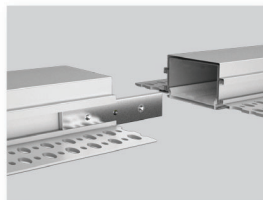

SIZE

INSTALLATION

DECORATIVE PROFILE

APPLICATION

COVER	Diffuser	72724	
COVER	Black	7272B	
END CAP	Hole W/O hole	118208/118209	

LIGHTING SOURCE

CONNECTION DIAGRAM

CONNECTOR 6214 - 180°