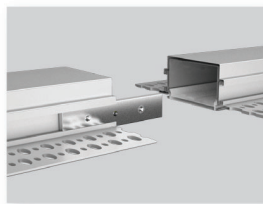

SIZE

INSTALLATION

DECORATIVE PROFILE

APPLICATION

COVER	Trans/Opal/Diffuser	50352/50353 /50354	
COVER	Black	5035B	
END CAP	Hole W/O hole	98208/98209	

LIGHTING SOURCE

CONNECTION DIAGRAM

CONNECTOR 6214 - 180°