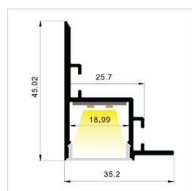

CONNECTION DIAGRAM

CONNECTOR 6214 - 90°-1

CONNECTION DIAGRAM

CONNECTOR 6214 - 90°-2

CONNECTION DIAGRAM

CONNECTOR 6214 - 90°-2

RELATED PRODUCTS

LD3545