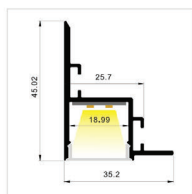

CONNECTION DIAGRAM

CONNECTOR 6214 - 90°-1

CONNECTION DIAGRAM

CONNECTOR 6214 - 90°-2

CONNECTION DIAGRAM

CONNECTOR 6214 - 90°-2

RELATED PRODUCTS

LD3545