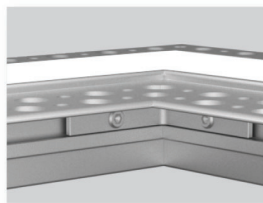

CONNECTION DIAGRAM

CONNECTOR 6214 - 90°-1