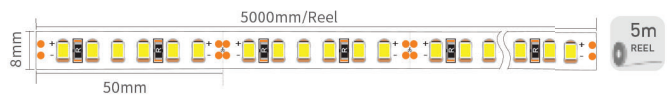

LIGHTING SOURCE