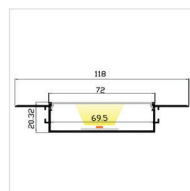

CONNECTION DIAGRAM

CONNECTOR 6214 - 90°-1

RELATED PRODUCTS

LD8820

LD9820

LD11820

Model: LD8820 New

Material:	AL6063-T5
Surface:	Anodized/ Painting
PC cover:	Diffuser /Transparent /Opal/Black
Power:	20W/m
Input voltage:	24VDC
Lamp beads:	120LEDs/m (2835)
Lighting source width:	28 mm
Available lengths:	0.5-3m
Application:	Commercial lighting / Indoor lighting