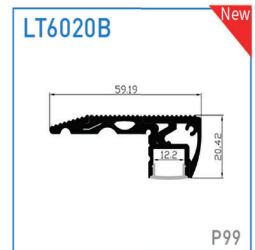

1.4

DECORATIVE PROFILE

Designed for different building structure (ceilings, wall under corner, inside corner, outside corner, etc) it perfectly explains the combination and the artistic conception of light and space.