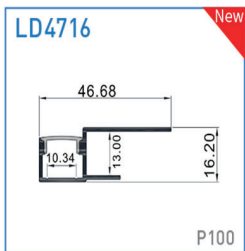

1.4

DECORATIVE PROFILE

Designed for different building structure (ceilings, wall under corner, inside corner, outside corner, etc) it perfectly explains the combination and the artistic conception of light and space.