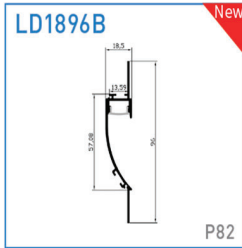

1.4

DECORATIVE PROFILE

Designed for different building structure (ceilings, wall under corner, inside corner, outside corner, etc) it perfectly explains the combination and the artistic conception of light and space.