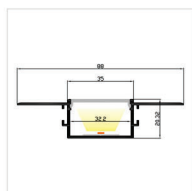

RELATED PRODUCTS

LD8820