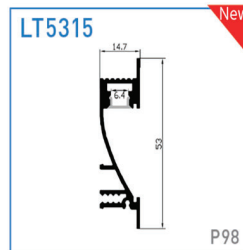

1.4

DECORATIVE PROFILE

Designed for different building structure (ceilings, wall under corner, inside corner, outside corner, etc) it perfectly explains the combination and the artistic conception of light and space.