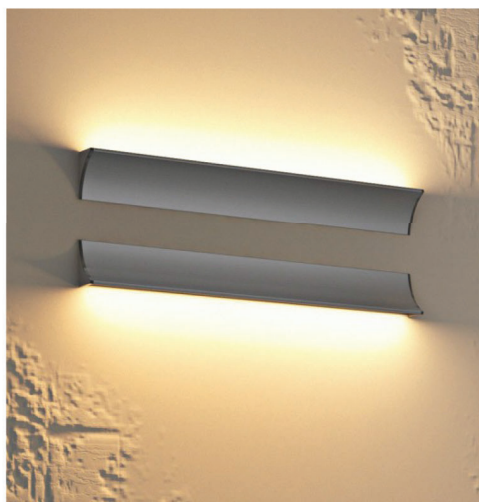

APPLICATION