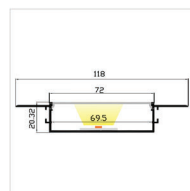

CONNECTION DIAGRAM

CONNECTOR 6214 - 180°

CONNECTION DIAGRAM

CONNECTOR 6214 - 90°-1

CONNECTION DIAGRAM

CONNECTOR 6214 - 90°-2

CONNECTION DIAGRAM

CONNECTOR 6214 - 90°-2

RELATED PRODUCTS

LD11820