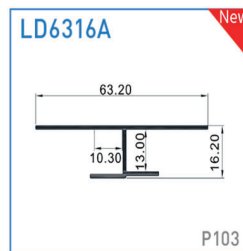

1.4

DECORATIVE PROFILE

Designed for different building structure (ceilings, wall under corner, inside corner, outside corner, etc) it perfectly explains the combination and the artistic conception of light and space.