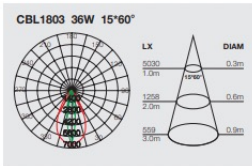

Specifications

Model	Wattage	Lumen	Length	A	B	Line Art
CBL1803	9W	720lm	300mm	43mm	69mm	
	18W	1440lm	500mm			
	36W	2880lm	1000mm			
CBL1803-RGBW	9W	/	300mm	43mm	69mm	
	18W	/	500mm			
	24W	/	1000mm			
	36W	/				

Application

ORDERING INFORMATION:

Example: CBL1803-03-827-15D-LV-BA

Model	Length	CRI & CCT	Beam	Input Voltage	Accessories
CBL1803	03	827	15D	LV	BA
CBL1803	03	827 Ra ≥ 80 2700K	15D 15°	LV Low Voltage (DC24V)	BA Baffle
	05	840 Ra ≥ 80 4000K	30D 30°		
	10A	857 Ra ≥ 80 5700K	45D 45°		
	10B	RGBW	D1 20°40°		
			D2 15°60°		

The accessories should be specified separately