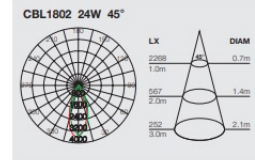

Specifications

Model	Wattage	Lumen	Length	A	B	Line Art
CBL1802	6W	480lm	300mm	35mm	64mm	
	12W	960lm	500mm			
	24W	1920lm	1000mm