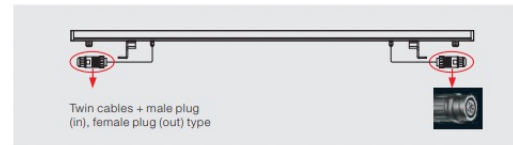

Low voltage input (DC24V) plug type