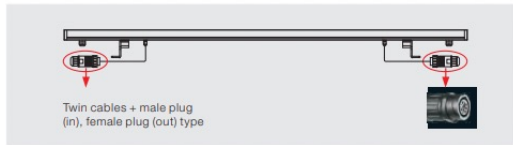

Low voltage input (DC24V) plug type