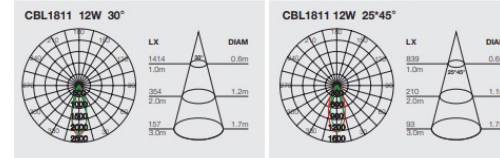

Application

ORDERING INFORMATION:

Example: CBL1811-03-827-25D-LV-BA

Model	Length	CRI & CCT	Beam	Input Voltage	Accessories
CBL1811	03	827	25D	LV	BA
CBL1811	03	827	25°	Low Voltage (DC24V)	Baffle
	05	840	30D		
	10	857	D1		
		RGBW	RGBW