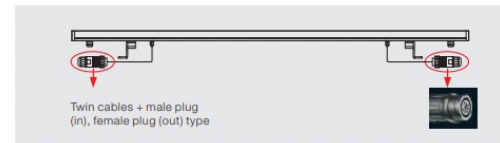

Low voltage input (DC24V) plug type

CBL1811
LED Wall Washer with Baffle

Specifications

Model	Wattage	Lumen	Length	A	B	Line Art
CBL1811	3W	240lm	300mm	35mm	64mm	
	6W	480lm	500mm			
	12W	960lm	1000mm			
CBL1811-RGBW	5W	/	300mm	35mm	64mm	
	10W	/	500mm			
	20W	/	1000mm