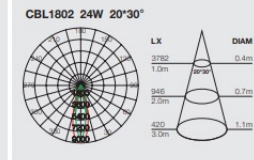

Specifications

Model	Wattage	Lumen	Length	A	B	Line Art
CBL1802	6W	480lm	300mm	35mm	64mm	
	12W	960lm	500mm			
	24W	1920lm	1000mm