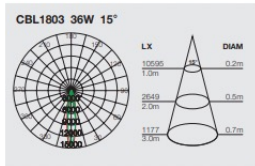

Specifications

Model	Wattage	Lumen	Length	A	B	Line Art
CBL1803	9W	720lm	300mm	43mm	69mm	
	18W	1440lm	500mm			
	36W	2880lm	1000mm			
CBL1803-RGBW	9W	/	300mm	43mm	69mm	
	18W	/	500mm			
	24W	/	1000mm			
	36W	/				

Application

ORDERING INFORMATION:

Example: CBL1803-03-827-15D-LV-BA

Model	Length	CRI & CCT	Beam	Input Voltage	Accessories
CBL1803	03	827	15D	LV	BA
CBL1803	03	827 Ra ≥ 80 2700K	15D 15°	LV Low Voltage (DC24V)	BA Baffle
	05	840 Ra ≥ 80 4000K	30D 30°		
	10A	857 Ra ≥ 80 5700K	45D 45°		
	10B	RGBW	D1 20°40°		
			D2 15°60°		

The accessories should be specified separately