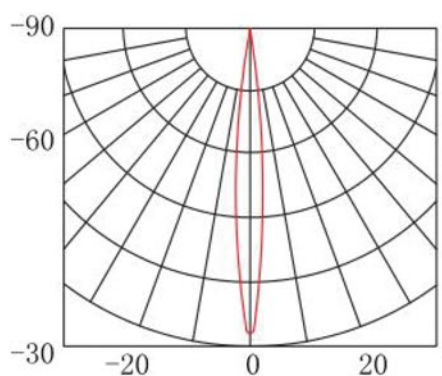

Trimless Square 8-12 W

Trimless 15-20 W

Deep Trimless 15-20 W

Trimless Square 15-20 W

Light Distribution

15°

24°

38°

Order Code Table

Example: PM-Peak-3S-2700-15-0-90-B-B

Series	Size	Colour Temp.	Beam Angle	Optics	CRI	Reflector Colour	Frame Colour
PM-Peak	3R: 2 7/8" Round	2700	15	O: Opal	90	W: White	W: White
	3RD: 2 7/8" Round Deep	3000	24	H: Honeycomb	95	B: Black	B: Black
	4R: 4" Round	3500	38			S: Silver	
	4RD: 4" Round Deep	4000					
	3S: 2 7/8" Square						
	4S: 3 3/4" Square						