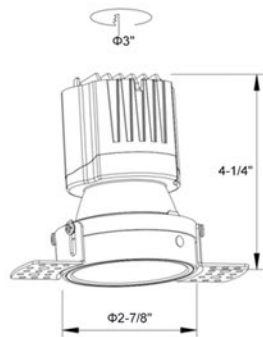

Overview

White

Black

(Darklight technology)

Silver

Dimensions

Trimless 8-12 W

Deep Trimless 8-12 W

Trimless Square 8-12 W

Trimless 15-20 W

Deep Trimless 15-20 W

Trimless Square 15-20 W

Light Distribution

15°

24°

38°

Order Code Table

Example: PM-Peak-3S-2700-15-0-90-B-B

Series	Size	Colour Temp.	Beam Angle	Optics	CRI	Reflector Colour	Frame Colour
PM-Peak	3R: 2 7/8" Round	2700	15	O: Opal	90	W: White	W: White
	3RD: 2 7/8" Round Deep	3000	24	H: Honeycomb	95	B: Black	B: Black
	4R: 4" Round	3500	38			S: Silver	
	4RD: 4" Round Deep	4000					
	3S: 2 7/8" Square						
	4S: 3 3/4" Square						