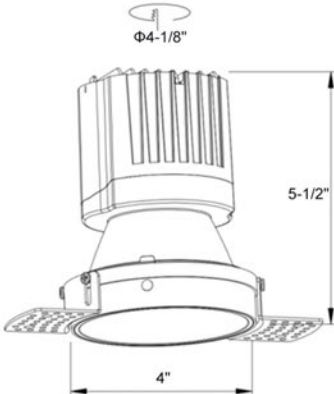

Overview

White

Black

(Darklight technology)

Silver

Dimensions

Trimless 8-12 W

Deep Trimless 8-12 W

Trimless Square 8-12 W

Trimless 15-20 W

Deep Trimless 15-20 W

Trimless Square 15-20 W

Light Distribution

15°

24°

38°

Order Code Table

Example: PM-Peak-3S-2700-15-0-90-B-B

Series	Size	Colour Temp.	Beam Angle	Optics	CRI	Reflector Colour	Frame Colour
PM-Peak	3R: 2 7/8" Round	2700	15	O: Opal	90	W: White	W: White
	3RD: 2 7/8" Round Deep	3000	24	H: Honeycomb	95	B: Black	B: Black
	4R: 4" Round	3500	38			S: Silver	
	4RD: 4" Round Deep	4000					
	3S: 2 7/8" Square						
	4S: 3 3/4" Square						