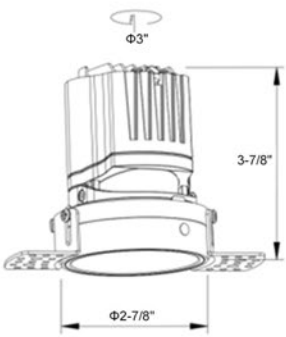

Overview

White

Black

(Darklight technology)

Silver

Dimensions

Trimless 8-12 W

Deep Trimless 8-12 W

Trimless Square 8-12 W

Trimless 15-20 W

Deep Trimless 15-20 W

Trimless Square 15-20 W

Light Distribution

15°

24°

38°

Order Code Table

Example: PM-Peak-3S-2700-15-0-90-B-B

Series	Size	Colour Temp.	Beam Angle	Optics	CRI	Reflector Colour	Frame Colour
PM-Peak	3R: 2 7/8" Round	2700	15	O: Opal	90	W: White	W: White
	3RD: 2 7/8" Round Deep	3000	24	H: Honeycomb	95	B: Black	B: Black
	4R: 4" Round	3500	38			S: Silver	
	4RD: 4" Round Deep	4000					
	3S: 2 7/8" Square						
	4S: 3 3/4" Square						