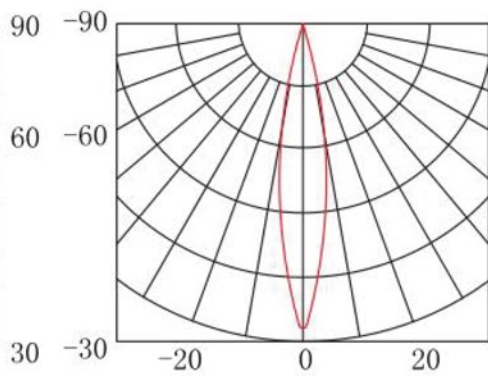

Trimless Square 8-12 W

Trimless 15-20 W

Deep Trimless 15-20 W

Trimless Square 15-20 W

Light Distribution

15°

24°

38°

Order Code Table

Example: PM-Peak-3S-2700-15-0-90-B-B

Series	Size	Colour Temp.	Beam Angle	Optics	CRI	Reflector Colour	Frame Colour
PM-Peak	3R: 2 7/8" Round	2700	15	O: Opal	90	W: White	W: White
	3RD: 2 7/8" Round Deep	3000	24	H: Honeycomb	95	B: Black	B: Black
	4R: 4" Round	3500	38			S: Silver	
	4RD: 4" Round Deep	4000					
	3S: 2 7/8" Square						
	4S: 3 3/4" Square						