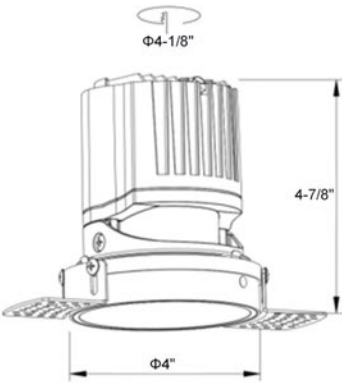

Overview

White

Black

(Darklight technology)

Silver

Dimensions

Trimless 8-12 W

Deep Trimless 8-12 W

Trimless Square 8-12 W

Trimless 15-20 W

Deep Trimless 15-20 W

Trimless Square 15-20 W

Light Distribution

15°

24°

38°

Order Code Table

Example: PM-Peak-3S-2700-15-0-90-B-B

Series	Size	Colour Temp.	Beam Angle	Optics	CRI	Reflector Colour	Frame Colour
PM-Peak	3R: 2 7/8" Round	2700	15	O: Opal	90	W: White	W: White
	3RD: 2 7/8" Round Deep	3000	24	H: Honeycomb	95	B: Black	B: Black
	4R: 4" Round	3500	38			S: Silver	
	4RD: 4" Round Deep	4000					
	3S: 2 7/8" Square						
	4S: 3 3/4" Square						