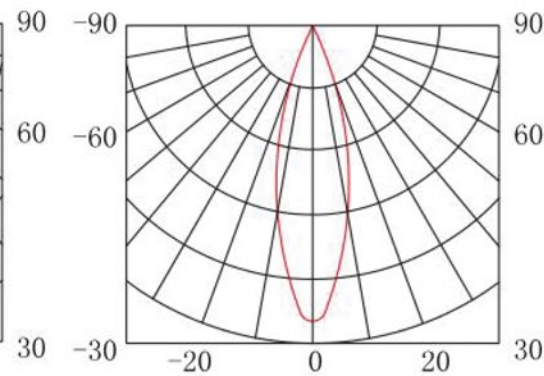

Trimless Square 8-12 W

Trimless 15-20 W

Deep Trimless 15-20 W

Trimless Square 15-20 W

Light Distribution

15°

24°

38°

Order Code Table

Example: PM-Peak-3S-2700-15-0-90-B-B

Series	Size	Colour Temp.	Beam Angle	Optics	CRI	Reflector Colour	Frame Colour
PM-Peak	3R: 2 7/8" Round	2700	15	O: Opal	90	W: White	W: White
	3RD: 2 7/8" Round Deep	3000	24	H: Honeycomb	95	B: Black	B: Black
	4R: 4" Round	3500	38			S: Silver	
	4RD: 4" Round Deep	4000					
	3S: 2 7/8" Square						
	4S: 3 3/4" Square						