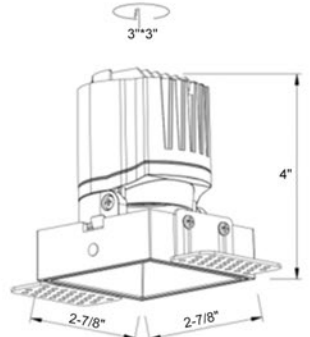

Overview

White

Black

(Darklight technology)

Silver

Dimensions

Trimless 8-12 W

Deep Trimless 8-12 W

Trimless Square 8-12 W

Trimless 15-20 W

Deep Trimless 15-20 W

Trimless Square 15-20 W

Light Distribution

15°

24°

38°

Order Code Table

Example: PM-Peak-3S-2700-15-0-90-B-B

Series	Size	Colour Temp.	Beam Angle	Optics	CRI	Reflector Colour	Frame Colour
PM-Peak	3R: 2 7/8" Round	2700	15	O: Opal	90	W: White	W: White
	3RD: 2 7/8" Round Deep	3000	24	H: Honeycomb	95	B: Black	B: Black
	4R: 4" Round	3500	38			S: Silver	
	4RD: 4" Round Deep	4000					
	3S: 2 7/8" Square						
	4S: 3 3/4" Square						