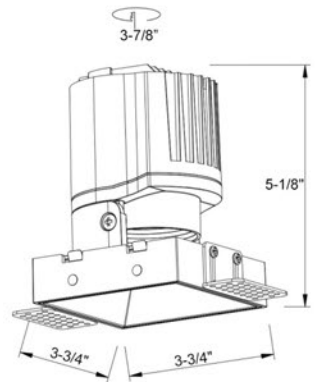

Overview

White

Black

(Darklight technology)

Silver

Dimensions

Trimless 8-12 W

Deep Trimless 8-12 W

Trimless Square 8-12 W

Trimless 15-20 W

Deep Trimless 15-20 W

Trimless Square 15-20 W

Light Distribution

15°

24°

38°

Order Code Table

Example: PM-Peak-3S-2700-15-0-90-B-B

Series	Size	Colour Temp.	Beam Angle	Optics	CRI	Reflector Colour	Frame Colour
PM-Peak	3R: 2 7/8" Round	2700	15	O: Opal	90	W: White	W: White
	3RD: 2 7/8" Round Deep	3000	24	H: Honeycomb	95	B: Black	B: Black
	4R: 4" Round	3500	38			S: Silver	
	4RD: 4" Round Deep	4000					
	3S: 2 7/8" Square						
	4S: 3 3/4" Square						