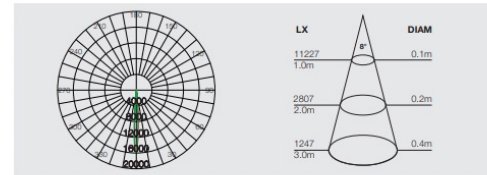

Specifications

Model	Wattage	Lumen	A	B	C	Line Art
CBL5811	9W/18W/24W		84mm	162mm	134mm	
CBL5812	36W	110lm/W	84mm	205mm	170mm	
CBL5813	48W		84mm	162mm	210mm	

Accessories

Application

- Lawns and gardens
- Paths

Specifications

Model	Wattage	Lumen	A	B	C	Line Art
CBL5815	9W/18W/24W		67mm	183mm	135mm	
CBL5816	36W	110lm/W	71mm	217mm	160mm	
CBL5817	48W		88mm	270mm	200mm	

Accessories

Application

- Lawns and gardens
- Paths