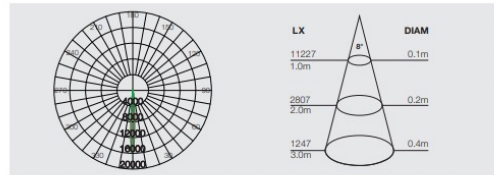

Specifications

Model	Wattage	Lumen	A	B	C	Line Art
CBL5811	9W/18W/24W		84mm	162mm	134mm	
CBL5812	36W	110lm/W	84mm	205mm	170mm	
CBL5813	48W		84mm	162mm	210mm	

Accessories

Application

- Lawns and gardens
- Paths