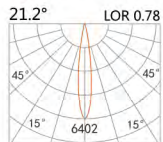

LIGHT DISTRIBUTION for 3000K

DC48V System

Sport light

HTE-9311A

LED Power	Colour Temp	Luminous
14W	2700/3000K	1425lm
	4000/5000K	1526lm

LIGHT DISTRIBUTION for 3000K

HTE-9321A

LED Power	Colour Temp	Luminous
19W	2700/3000K	2087lm
	4000/5000K	2087lm