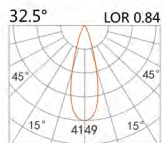

LIGHT DISTRIBUTION for 3000K

DC48V System

Sport light

HTE-9311A

LED Power	Colour Temp	Luminous
14W	2700/3000K	1425lm
	4000/5000K	1526lm

LIGHT DISTRIBUTION for 3000K

HTE-9321A

LED Power	Colour Temp	Luminous
19W	2700/3000K	2087lm
	4000/5000K	2087lm