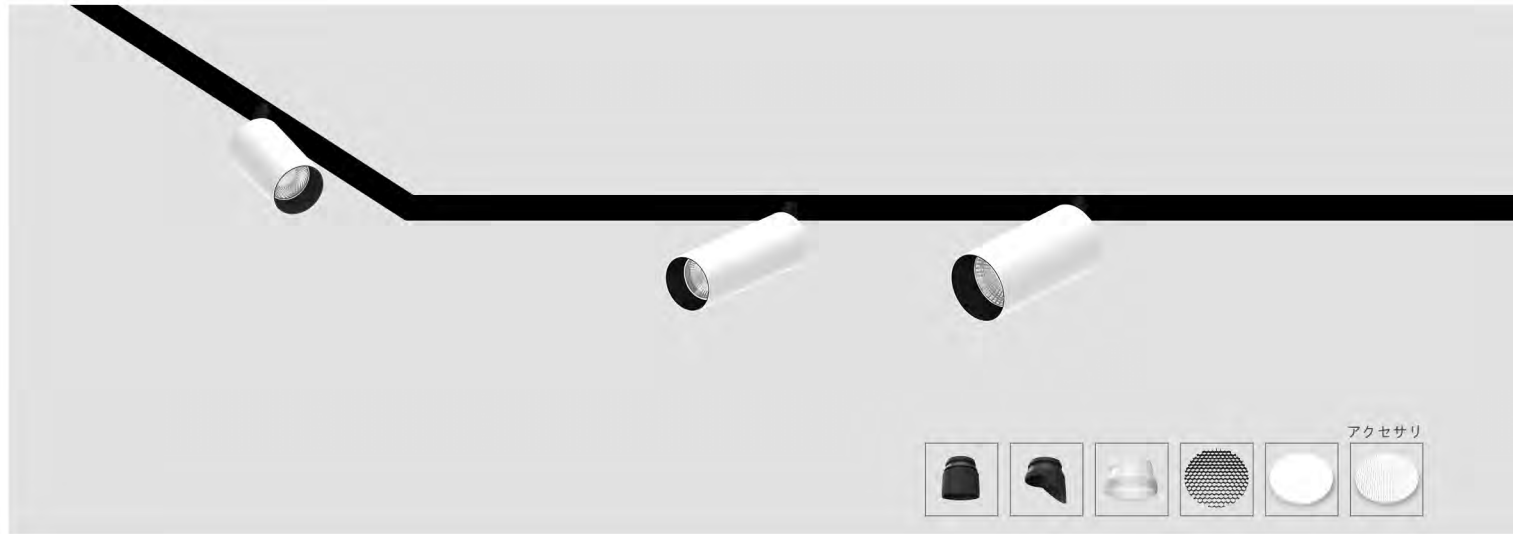

DC48V System

Sport light

HTE-9311A

LED Power	Colour Temp	Luminous
14W	2700/3000K	1425lm
	4000/5000K	1526lm

LIGHT DISTRIBUTION for 3000K

HTE-9321A

LED Power	Colour Temp	Luminous
19W	2700/3000K	2087lm
	4000/5000K	2087lm

LIGHT DISTRIBUTION for 3000K

HTE-9331A

LED Power	Colour Temp	Luminous
33W	2700/3000K	3769lm
	4000/5000K	3769lm

LIGHT DISTRIBUTION for 3000K