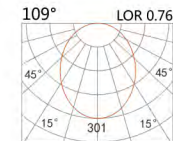

LIGHT DISTRIBUTION for 3000K