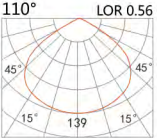

LIGHT DISTRIBUTION for 3000K