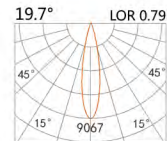

LIGHT DISTRIBUTION for 3000K