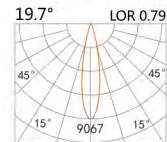

LIGHT DISTRIBUTION for 3000K