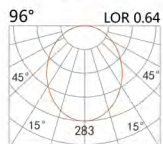

LIGHT DISTRIBUTION for 3000K

LBE-9475A

LED Power	Colour Temp	Luminous
18W	2700/3000K	2304lm
	4000/5000K	2373lm

LIGHT DISTRIBUTION for 3000K

LBE-9476A

LED Power	Colour Temp	Luminous
32W	2700/3000K	4096lm
	4000/5000K	4218lm

LIGHT DISTRIBUTION for 3000K

DC48V System

Floodlight grille lamp

LBE-9461A

LED Power	Colour Temp	Luminous
11W	2700/3000K	1440lm
	4000/5000K	1483lm

LIGHT DISTRIBUTION for 3000K

LBE-9462A

LED Power	Colour Temp	Luminous
18W	2700/3000K	2356lm
	4000/5000K	2427lm

LIGHT DISTRIBUTION for 3000K

DC48V System

Grille lamp

LBE-9481A

LED Power	Colour Temp	Luminous
4.3W	2700/3000K	333lm
	4000/5000K	352lm

LIGHT DISTRIBUTION for 3000K

LBE-9482A

LED Power	Colour Temp	Luminous
7.6W	2700/3000K	666lm
	4000/5000K	704lm