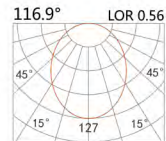

LIGHT DISTRIBUTION for 3000K