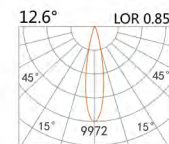

LIGHT DISTRIBUTION for 3000K

LBE-9483A

LED Power	Colour Temp	Luminous
10W	2700/3000K	999lm
	4000/5000K	1026lm

LIGHT DISTRIBUTION for 3000K

DC48V System

Wash the wall lamp

LBE-9491A

LED Power	Colour Temp	Luminous
4.3W	2700/3000K	333lm
	4000/5000K	352lm

#of luminaires=10 wall height=3m Offset from wall(m)	0.80		0.80		0.80		0.90	
	0.70		0.80		0.90		0.80	
	Below luminaires	Between luminaires	Below luminaires	Between luminaires	Below luminaires	Between luminaires	Below luminaires	Between luminaires
0.25	43	40	39	35	36	30	39	34
0.5	107	99	96	86	90	75	96	86
0.75	132	120	119	104	110	92	119	105
1	127	111	114	95	105	83	114	96
1.25	110	97	99	83	92	72	99	83
1.5	90	81	81	69	74	60	81	69
1.75	72	66	64	57	59	50	65	57
2	58	55	52	48	48	42	52	48
2.25	49	47	43	41	34	32	43	41
2.5	42	41	37	36	30	29	37	36
2.75	37	37	33	32	28	28	33	32
Luminaires En(x)	66.20		58.30		52.50		58.50	
Uniformity UO	0.28		0.26		0.26		0.26	