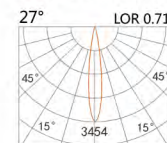

LIGHT DISTRIBUTION for 3000K