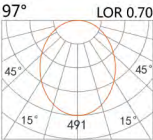

LIGHT DISTRIBUTION for 3000K

DC48V System

Pendant light- linear

LPE-9441A

LED Power	Colour Temp	Luminous
18W	2700/3000K	2356lm
	4000/5000K	2427lm

LIGHT DISTRIBUTION for 3000K

proxima[®]
— LIGHTING SOLUTIONS