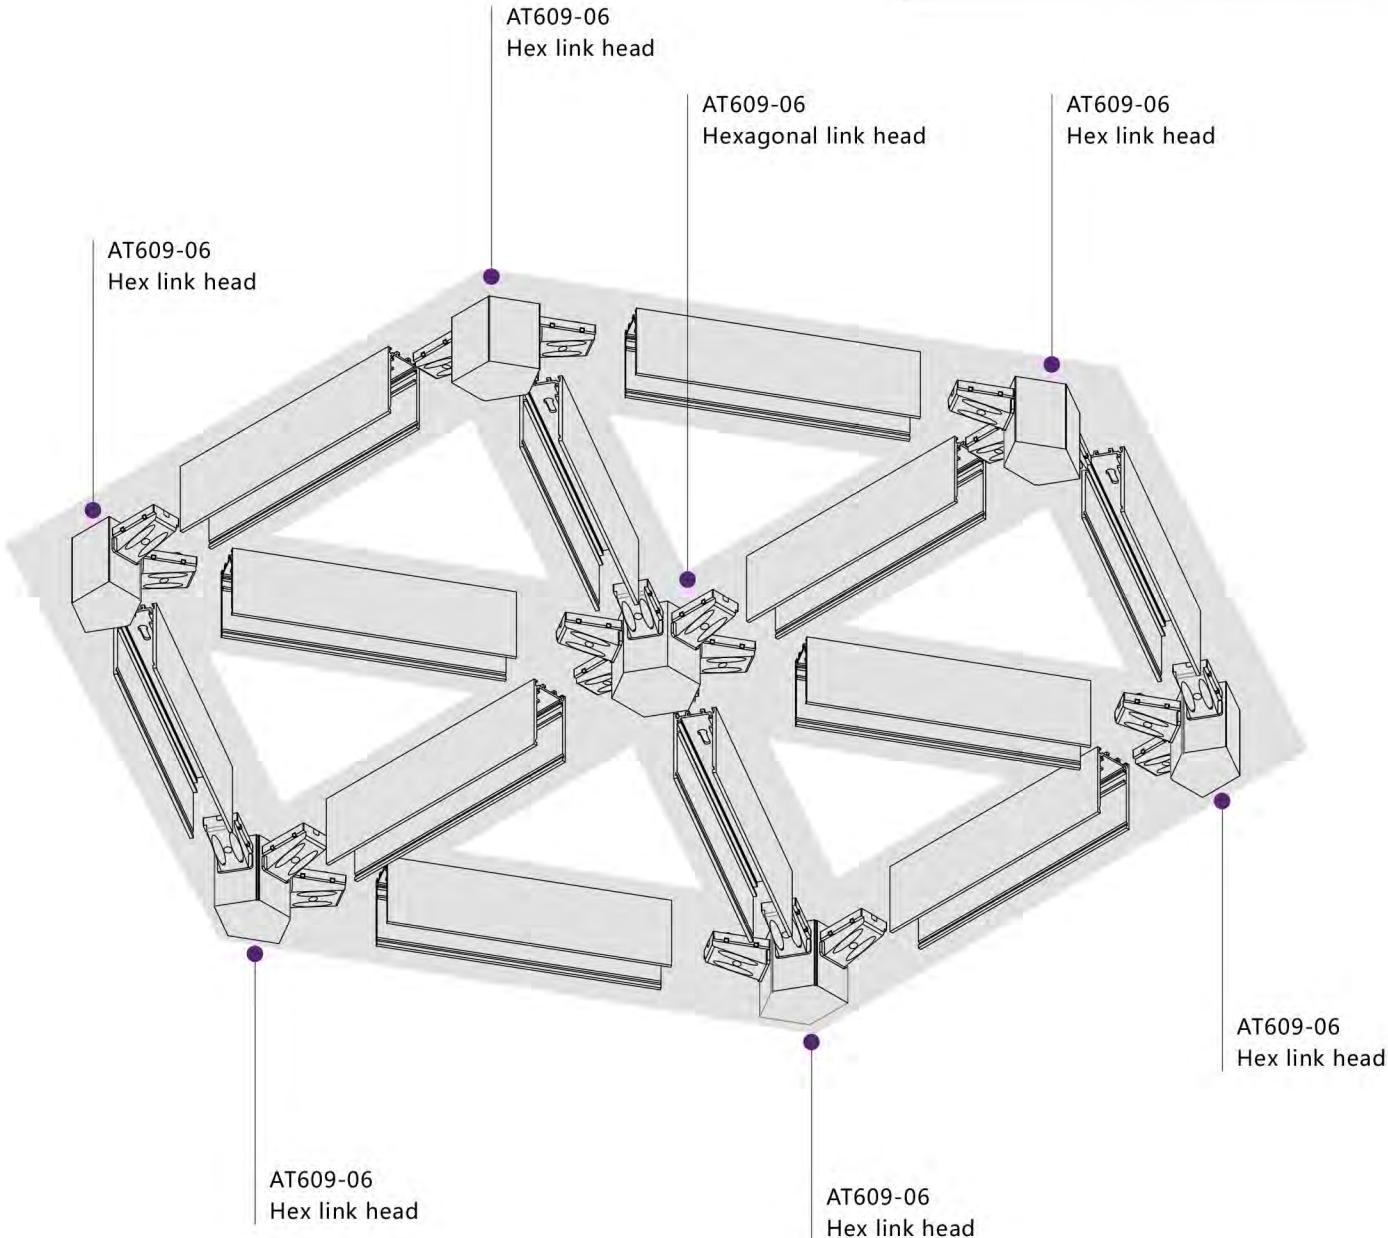

Hexagonal surface mounted track installation