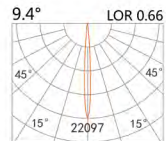

LIGHT DISTRIBUTION for 3000K

DC48V System

Round grille lamp

Rotate

HTE-9491A

LED Power	Colour Temp	Luminous
16W	2700/3000K	1556lm
	4000/5000K	1658lm

LIGHT DISTRIBUTION for 3000K

DC48V System
Torch light