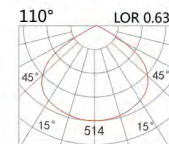

LIGHT DISTRIBUTION for 3000K

LBE-9475A

LED Power	Colour Temp	Luminous
18W	2700/3000K	2304lm
	4000/5000K	2373lm

LIGHT DISTRIBUTION for 3000K

LBE-9476A

LED Power	Colour Temp	Luminous
32W	2700/3000K	4096lm
	4000/5000K	4218lm