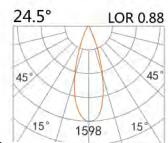

LIGHT DISTRIBUTION for 3000K

DC48V System

Grille lamp

LBE-9481A

LED Power	Colour Temp	Luminous
4.3W	2700/3000K	333lm
	4000/5000K	352lm

LIGHT DISTRIBUTION for 3000K

LBE-9482A

LED Power	Colour Temp	Luminous
7.6W	2700/3000K	666lm
	4000/5000K	704lm

LIGHT DISTRIBUTION for 3000K

LBE-9483A

LED Power	Colour Temp	Luminous
10W	2700/3000K	999lm
	4000/5000K	1026lm

LIGHT DISTRIBUTION for 3000K

DC48V System

Wash the wall lamp

LBE-9491A

LED Power	Colour Temp	Luminous
4.3W	2700/3000K	333lm
	4000/5000K	352lm