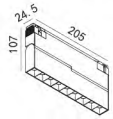

DC48V System

Adjustable grille lamp

Tilt

HTE-9630A

LED Power	Colour Temp	Luminous
10W	2700/3000K	999lm
	4000/5000K	1026lm

LIGHT DISTRIBUTION for 3000K