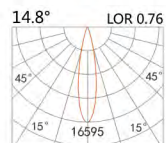

LIGHT DISTRIBUTION for 3000K

DC48V System

Round grille lamp

Rotate

HTE-9491A

LED Power	Colour Temp	Luminous
16W	2700/3000K	1556lm
	4000/5000K	1658lm

LIGHT DISTRIBUTION for 3000K

DC48V System
Torch light