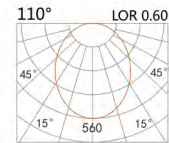

LIGHT DISTRIBUTION for 3000K