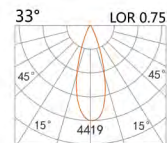

LIGHT DISTRIBUTION for 3000K