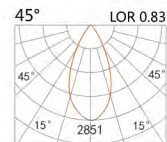

LIGHT DISTRIBUTION for 3000K