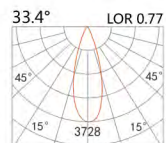

LIGHT DISTRIBUTION for 3000K

DC48V System

Round grille lamp

Rotate

HTE-9491A

LED Power	Colour Temp	Luminous
16W	2700/3000K	1556lm
	4000/5000K	1658lm

LIGHT DISTRIBUTION for 3000K

DC48V System
Torch light