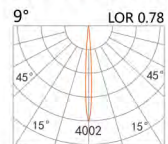

LIGHT DISTRIBUTION for 3000K

DC48V System

Grille lamp

LBE-9481A

LED Power	Colour Temp	Luminous
4.3W	2700/3000K	333lm
	4000/5000K	352lm

LIGHT DISTRIBUTION for 3000K

LBE-9482A

LED Power	Colour Temp	Luminous
7.6W	2700/3000K	666lm
	4000/5000K	704lm