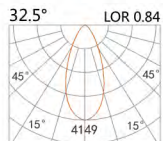

LIGHT DISTRIBUTION for 3000K