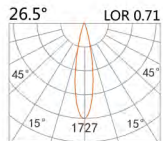

LIGHT DISTRIBUTION for 3000K