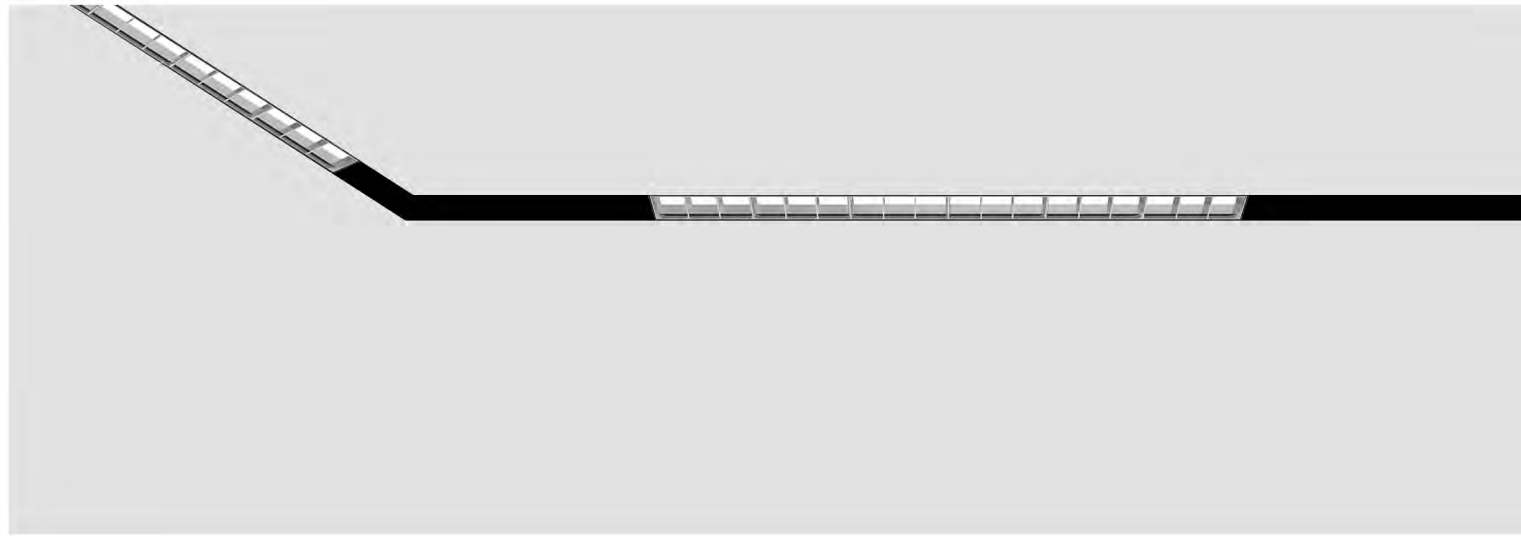

DC48V System

Floodlight grille lamp

LBE-9461A

LED Power	Colour Temp	Luminous
11W	2700/3000K	1440lm
	4000/5000K	1483lm

LIGHT DISTRIBUTION for 3000K

LBE-9462A

LED Power	Colour Temp	Luminous
18W	2700/3000K	2356lm
	4000/5000K	2427lm

LIGHT DISTRIBUTION for 3000K