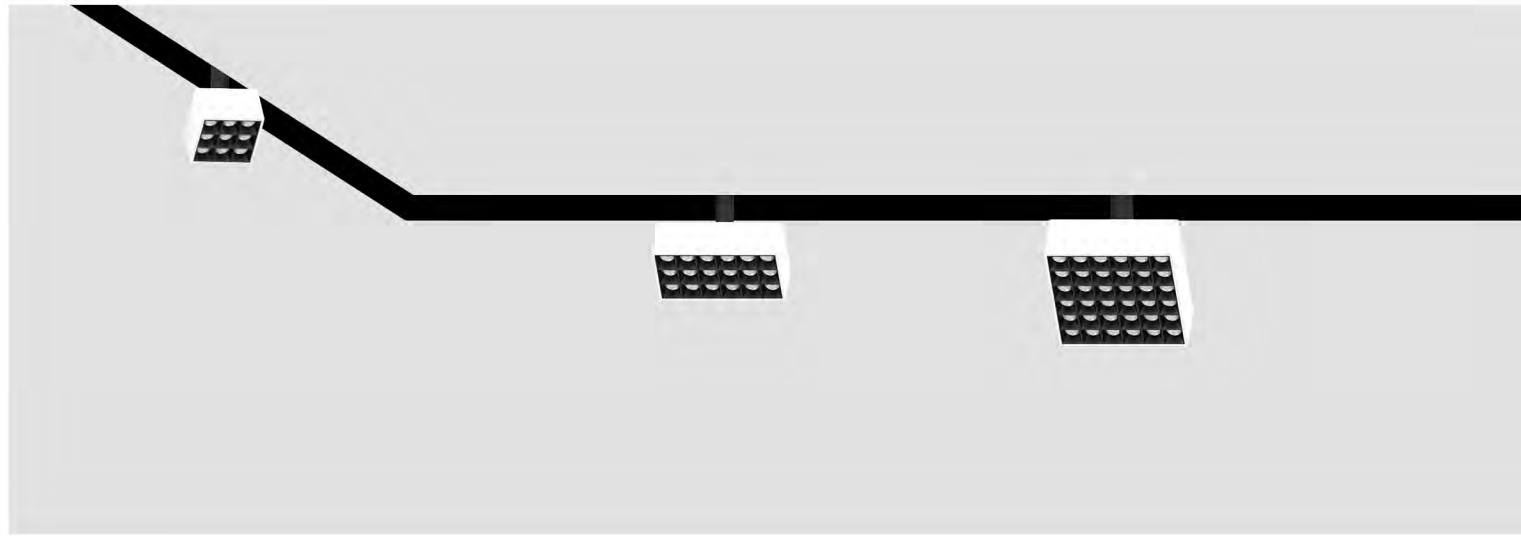

LIGHT DISTRIBUTION for 3000K

DC48V System

Spot light- Square

HTE-9251A

LED Power	Colour Temp	Luminous
10W	2700/3000K	1150lm
	4000/5000K	1257lm

LIGHT DISTRIBUTION for 3000K

HTE-9261A

LED Power	Colour Temp	Luminous
15W	2700/3000K	1752lm
	4000/5000K	1854lm