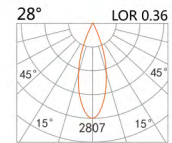

LIGHT DISTRIBUTION for 3000K