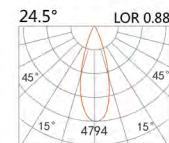

LIGHT DISTRIBUTION for 3000K

LBE-9483A

LED Power	Colour Temp	Luminous
10W	2700/3000K	999lm
	4000/5000K	1026lm

LIGHT DISTRIBUTION for 3000K

DC48V System

Wash the wall lamp

LBE-9491A

LED Power	Colour Temp	Luminous
4.3W	2700/3000K	333lm
	4000/5000K	352lm

#of luminaires=10 wall height=3m Offset from wall(m)	0.80		0.80		0.80		0.90	
	0.70		0.80		0.90		0.80	
	Below luminaires	Between luminaires	Below luminaires	Between luminaires	Below luminaires	Between luminaires	Below luminaires	Between luminaires
0.25	43	40	39	35	36	30	39	34
0.5	107	99	96	86	90	75	96	86
0.75	132	120	119	104	110	92	119	105
1	127	111	114	95	105	83	114	96
1.25	110	97	99	83	92	72	99	83
1.5	90	81	81	69	74	60	81	69
1.75	72	66	64	57	59	50	65	57
2	58	55	52	48	48	42	52	48
2.25	49	47	43	41	34	32	43	41
2.5	42	41	37	36	30	29	37	36
2.75	37	37	33	32	28	28	33	32
Luminaires En(x)	66.20		58.30		52.50		58.50	
Uniformity UO	0.28		0.26		0.26		0.26	