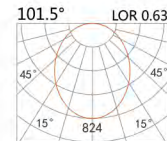

LIGHT DISTRIBUTION for 3000K

LPE-9431B

LED Power	Colour Temp	Luminous
28W	2700/3000K	3132lm
	4000/5000K	3482lm

LIGHT DISTRIBUTION for 3000K

LPE-9636B

LED Power	Colour Temp	Luminous
14W	2700/3000K	1425lm
	4000/5000K	1526lm