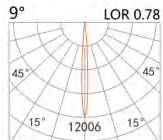

LIGHT DISTRIBUTION for 3000K