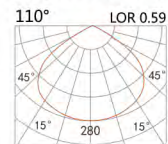

LIGHT DISTRIBUTION for 3000K

LBE-9475A

LED Power	Colour Temp	Luminous
18W	2700/3000K	2304lm
	4000/5000K	2373lm

LIGHT DISTRIBUTION for 3000K

LBE-9476A

LED Power	Colour Temp	Luminous
32W	2700/3000K	4096lm
	4000/5000K	4218lm