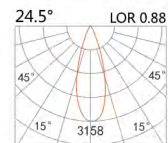

LIGHT DISTRIBUTION for 3000K

DC48V System

Grille lamp

LBE-9481A

LED Power	Colour Temp	Luminous
4.3W	2700/3000K	333lm
	4000/5000K	352lm

LIGHT DISTRIBUTION for 3000K

LBE-9482A

LED Power	Colour Temp	Luminous
7.6W	2700/3000K	666lm
	4000/5000K	704lm

LIGHT DISTRIBUTION for 3000K

LBE-9483A

LED Power	Colour Temp	Luminous
10W	2700/3000K	999lm
	4000/5000K	1026lm

LIGHT DISTRIBUTION for 3000K

DC48V System

Wash the wall lamp

LBE-9491A

LED Power	Colour Temp	Luminous
4.3W	2700/3000K	333lm
	4000/5000K	352lm