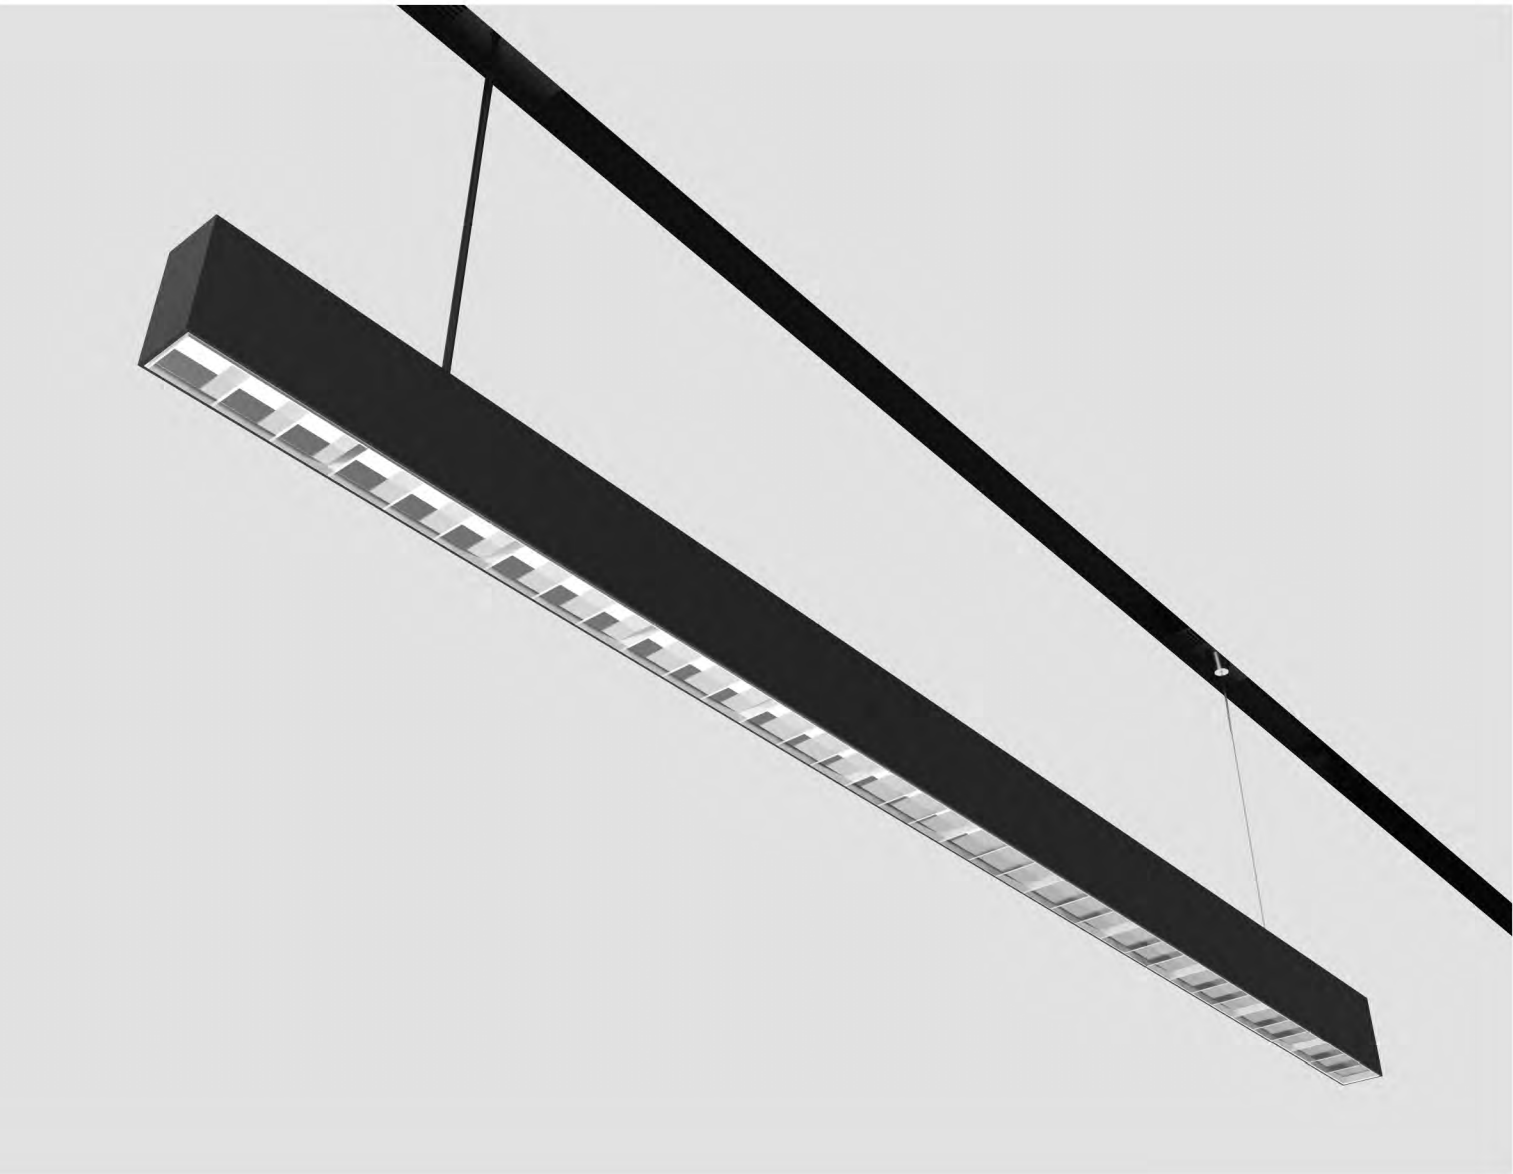

DC48V System

Pendant light- linear

LPE-9441A

LED Power	Colour Temp	Luminous
18W	2700/3000K	2356lm
	4000/5000K	2427lm

LIGHT DISTRIBUTION for 3000K