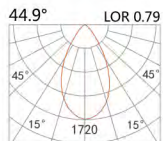

LIGHT DISTRIBUTION for 3000K