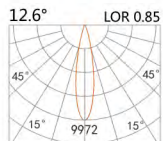

LIGHT DISTRIBUTION for 3000K