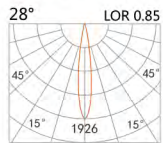

LIGHT DISTRIBUTION for 3000K

DC48V System

Spot light- Square

HTE-9251A

LED Power	Colour Temp	Luminous
10W	2700/3000K	1150lm
	4000/5000K	1257lm

LIGHT DISTRIBUTION for 3000K

HTE-9261A

LED Power	Colour Temp	Luminous
15W	2700/3000K	1752lm
	4000/5000K	1854lm