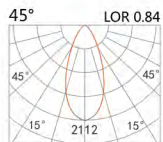

LIGHT DISTRIBUTION for 3000K

DC48V System

Sport light

HTE-9311A

LED Power	Colour Temp	Luminous
14W	2700/3000K	1425lm
	4000/5000K	1526lm

LIGHT DISTRIBUTION for 3000K

HTE-9321A

LED Power	Colour Temp	Luminous
19W	2700/3000K	2087lm
	4000/5000K	2087lm