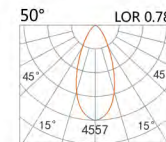

LIGHT DISTRIBUTION for 3000K

HTE-9331A

LED Power	Colour Temp	Luminous
33W	2700/3000K	3769lm
	4000/5000K	3769lm

LIGHT DISTRIBUTION for 3000K

DC48V System

Museum lights

HTE-9771A

LED Power	Colour Temp	Luminous
14W	2700/3000K	1427lm
	4000/5000K	1507lm