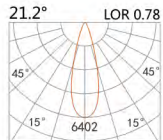

LIGHT DISTRIBUTION for 3000K