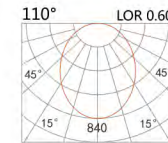

HTE-9751A

LED Power	Colour Temp	Luminous
20W	2700/3000K	2400lm
	4000/5000K	2472lm

LIGHT DISTRIBUTION for 3000K

HTE-9761A

LED Power	Colour Temp	Luminous
30W	2700/3000K	3600lm
	4000/5000K	3780lm

LIGHT DISTRIBUTION for 3000K