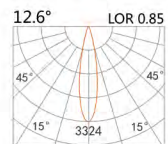

LIGHT DISTRIBUTION for 3000K

DC48V System

Grille lamp

LBE-9481A

LED Power	Colour Temp	Luminous
4.3W	2700/3000K	333lm
	4000/5000K	352lm

LIGHT DISTRIBUTION for 3000K

LBE-9482A

LED Power	Colour Temp	Luminous
7.6W	2700/3000K	666lm
	4000/5000K	704lm