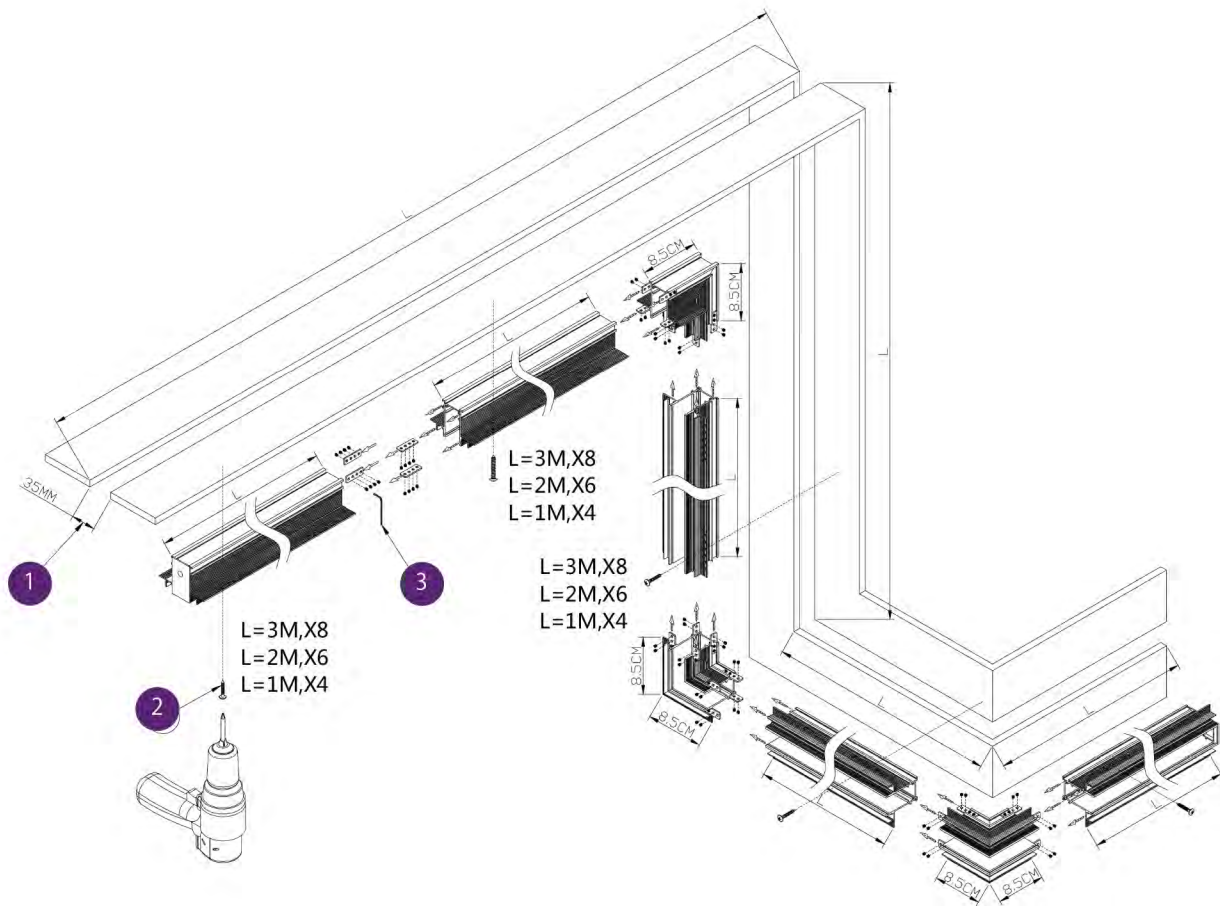

DC48V System

Recessed track

Surface track

New surface track Connector

Connector

End cap and track cover

Recessed track installation Way

Square surface track installation