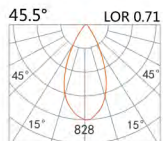

LIGHT DISTRIBUTION for 3000K