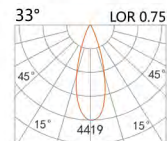

LIGHT DISTRIBUTION for 3000K