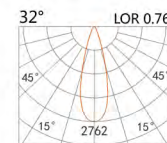

LIGHT DISTRIBUTION for 3000K