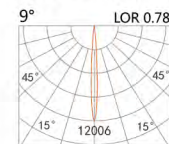

LIGHT DISTRIBUTION for 3000K

DC48V System

Grille lamp

LBE-9481A

LED Power	Colour Temp	Luminous
4.3W	2700/3000K	333lm
	4000/5000K	352lm

LIGHT DISTRIBUTION for 3000K

LBE-9482A

LED Power	Colour Temp	Luminous
7.6W	2700/3000K	666lm
	4000/5000K	704lm

LIGHT DISTRIBUTION for 3000K

LBE-9483A

LED Power	Colour Temp	Luminous
10W	2700/3000K	999lm
	4000/5000K	1026lm

LIGHT DISTRIBUTION for 3000K

DC48V System

Wash the wall lamp

LBE-9491A

LED Power	Colour Temp	Luminous
4.3W	2700/3000K	333lm
	4000/5000K	352lm

#of luminaires=10 wall height=3m Offset from wall(m)	0.80		0.80		0.80		0.90	
	0.70		0.80		0.90		0.80	
	Below luminaires	Between luminaires	Below luminaires	Between luminaires	Below luminaires	Between luminaires	Below luminaires	Between luminaires
0.25	43	40	39	35	36	30	39	34
0.5	107	99	96	86	90	75	96	86
0.75	132	120	119	104	110	92	119	105
1	127	111	114	95	105	83	114	96
1.25	110	97	99	83	92	72	99	83
1.5	90	81	81	69	74	60	81	69
1.75	72	66	64	57	59	50	65	57
2	58	55	52	48	48	42	52	48
2.25	49	47	43	41	34	32	43	41
2.5	42	41	37	36	30	29	37	36
2.75	37	37	33	32	28	28	33	32
Luminaires En(x)	66.20		58.30		52.50		58.50	
Uniformity UO	0.28		0.26		0.26		0.26	