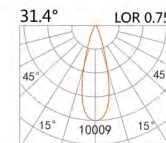

LIGHT DISTRIBUTION for 3000K

HTE-9331A

LED Power	Colour Temp	Luminous
33W	2700/3000K	3769lm
	4000/5000K	3769lm

LIGHT DISTRIBUTION for 3000K

DC48V System

Museum lights

HTE-9771A

LED Power	Colour Temp	Luminous
14W	2700/3000K	1427lm
	4000/5000K	1507lm