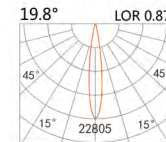

LIGHT DISTRIBUTION for 3000K

HTE-9331A

LED Power	Colour Temp	Luminous
33W	2700/3000K	3769lm
	4000/5000K	3769lm

LIGHT DISTRIBUTION for 3000K

DC48V System

Museum lights

HTE-9771A

LED Power	Colour Temp	Luminous
14W	2700/3000K	1427lm
	4000/5000K	1507lm