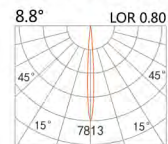

LIGHT DISTRIBUTION for 3000K

DC48V System

Grille lamp

LBE-9481A

LED Power	Colour Temp	Luminous
4.3W	2700/3000K	333lm
	4000/5000K	352lm

LIGHT DISTRIBUTION for 3000K

LBE-9482A

LED Power	Colour Temp	Luminous
7.6W	2700/3000K	666lm
	4000/5000K	704lm

LIGHT DISTRIBUTION for 3000K

LBE-9483A

LED Power	Colour Temp	Luminous
10W	2700/3000K	999lm
	4000/5000K	1026lm

LIGHT DISTRIBUTION for 3000K

DC48V System

Wash the wall lamp

LBE-9491A

LED Power	Colour Temp	Luminous
4.3W	2700/3000K	333lm
	4000/5000K	352lm