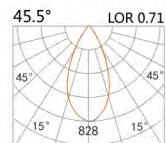

LIGHT DISTRIBUTION for 3000K

HTE-9310A

LED Power	Colour Temp	Luminous
8W	2700/3000K	657lm
	4000/5000K	710lm

LIGHT DISTRIBUTION for 3000K

HTE-9301A

LED Power	Colour Temp	Luminous
15W	2700/3000K	1420lm
	4000/5000K	1084lm