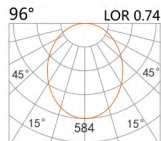

DC48V System

Picture light

LWE-9307A

LED Power	Colour Temp	Luminous
14W	2700/3000K	1800lm
	4000/5000K	1854lm

LIGHT DISTRIBUTION for 3000K

DC48V System

Spot light New

HTE-8000A