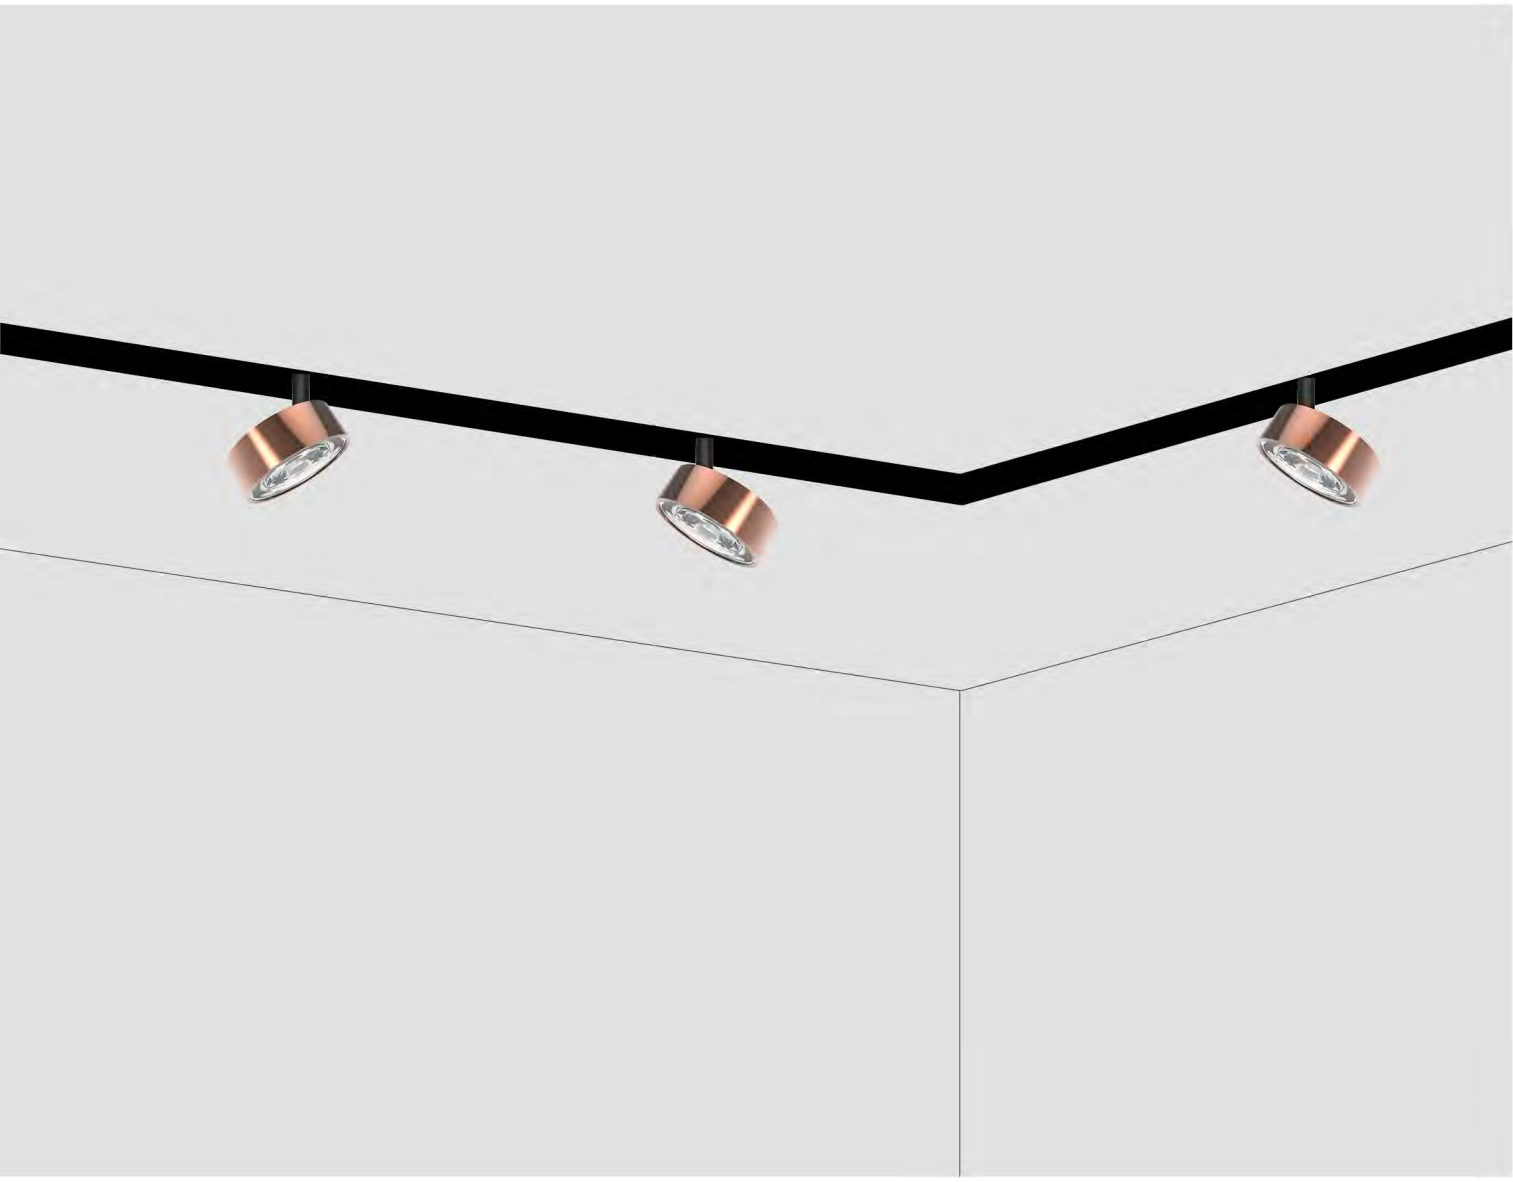

DC48V System

Picture light

LWE-9307A

LED Power	Colour Temp	Luminous
14W	2700/3000K	1800lm
	4000/5000K	1854lm

LIGHT DISTRIBUTION for 3000K

DC48V System

Spot light New

HTE-8000A