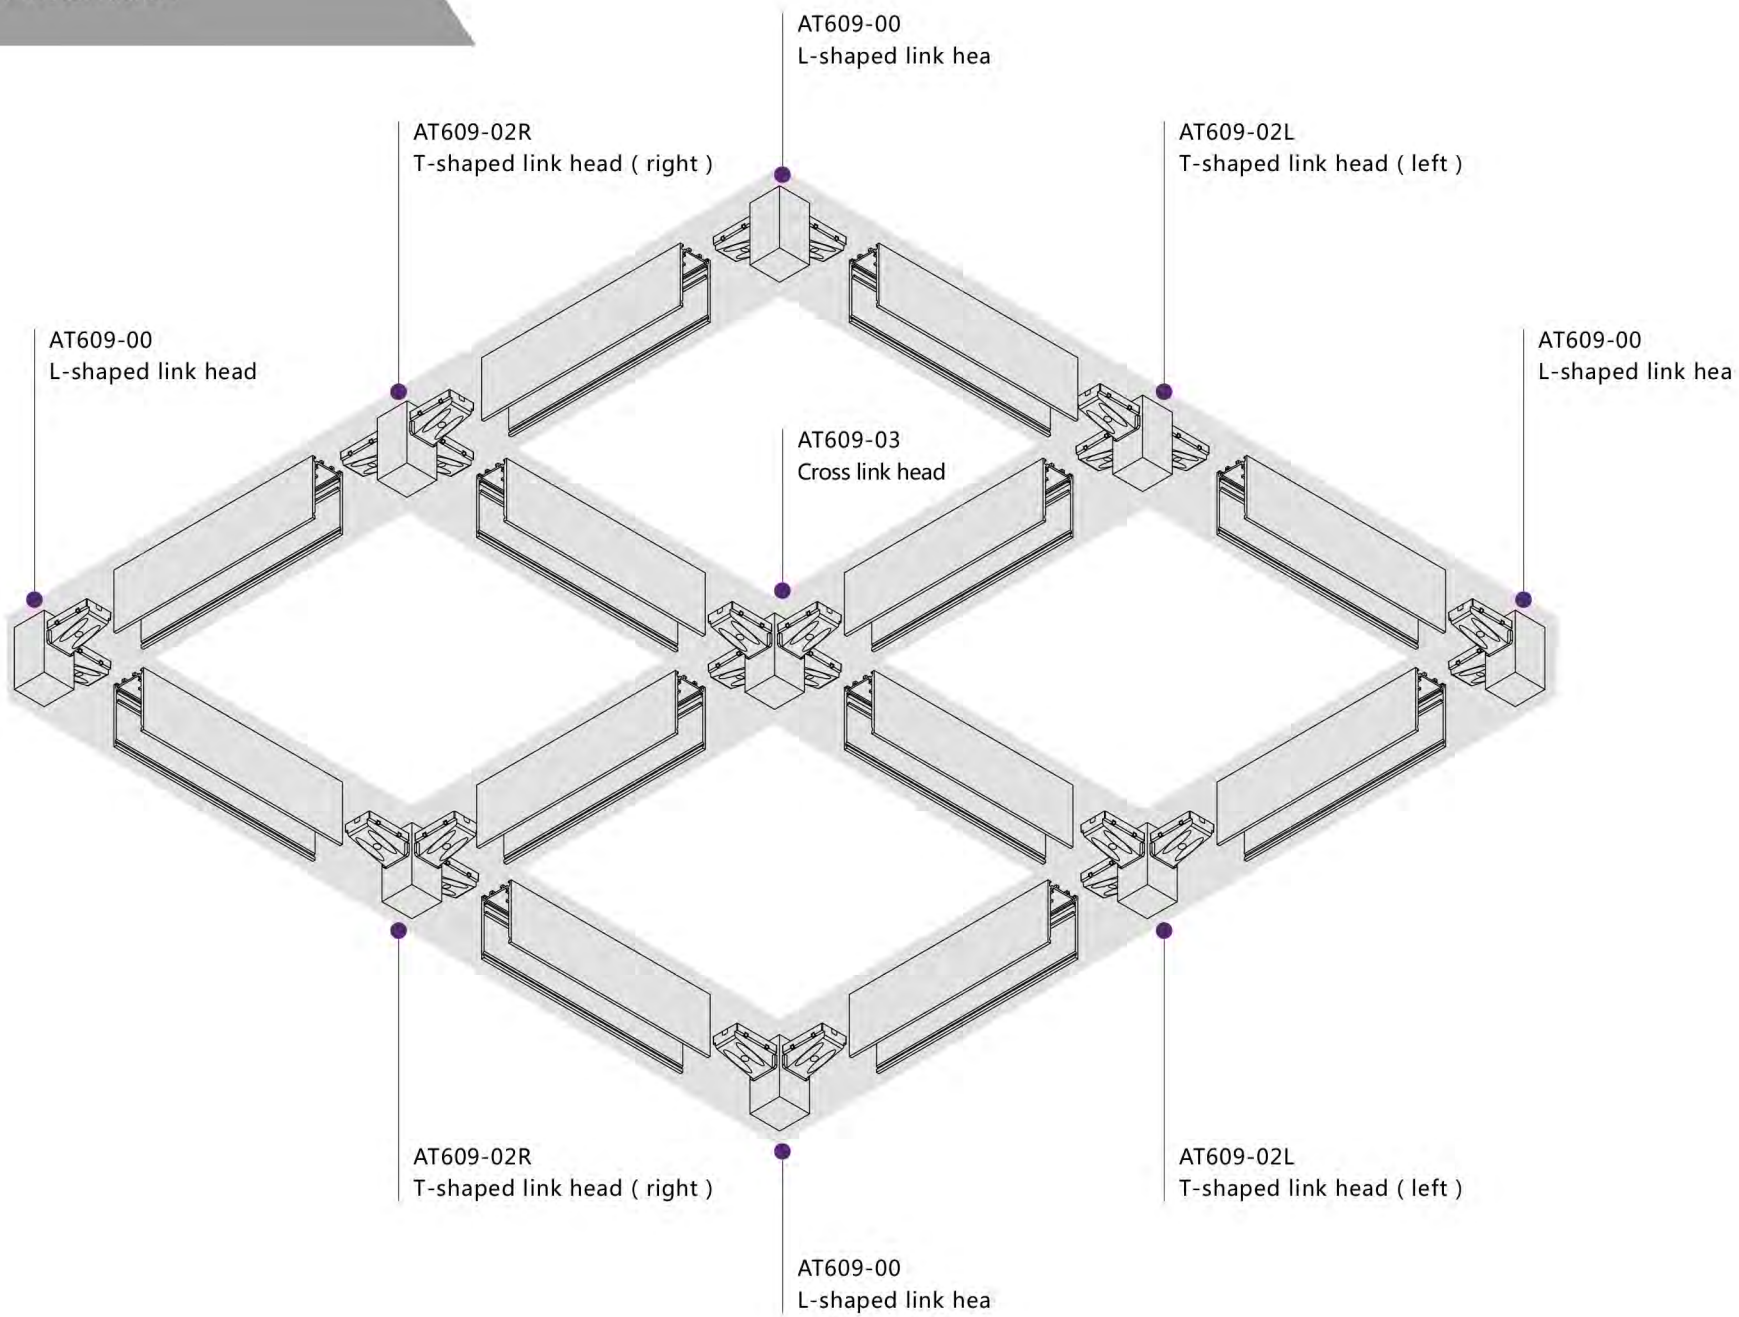

DC48V System

Recessed track

Surface track

New surface track Connector

Connector

End cap and track cover

Recessed track installation Way

Square surface track installation