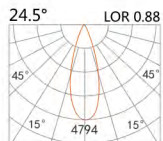

LIGHT DISTRIBUTION for 3000K