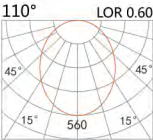

LIGHT DISTRIBUTION for 3000K