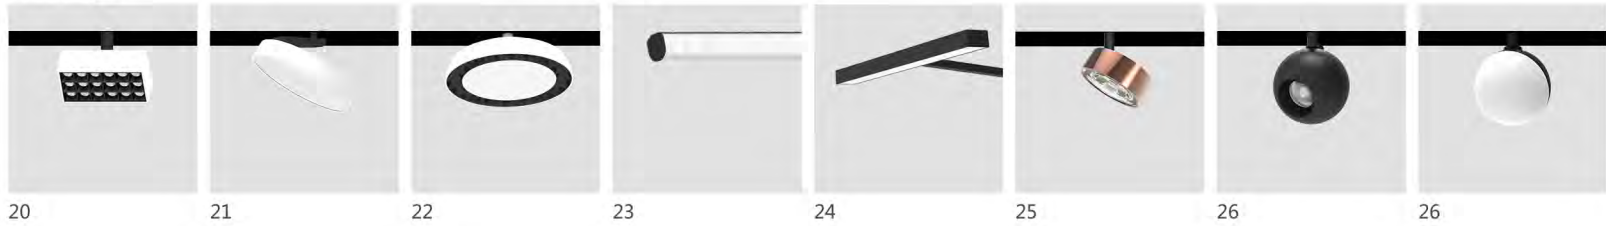

DC48V click system have patent, very flexible, no tool stallation by easy click action.

Contents

DC48V System

Linear light

Spotlight

Track Light

Pendant light

Description of the part