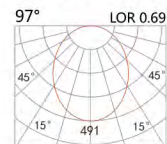

LIGHT DISTRIBUTION for 3000K

LBE-9475A

LED Power	Colour Temp	Luminous
18W	2700/3000K	2304lm
	4000/5000K	2373lm

LIGHT DISTRIBUTION for 3000K

LBE-9476A

LED Power	Colour Temp	Luminous
32W	2700/3000K	4096lm
	4000/5000K	4218lm

LIGHT DISTRIBUTION for 3000K

DC48V System

Floodlight grille lamp

LBE-9461A

LED Power	Colour Temp	Luminous
11W	2700/3000K	1440lm
	4000/5000K	1483lm

LIGHT DISTRIBUTION for 3000K

LBE-9462A

LED Power	Colour Temp	Luminous
18W	2700/3000K	2356lm
	4000/5000K	2427lm

LIGHT DISTRIBUTION for 3000K

DC48V System

Grille lamp

LBE-9481A

LED Power	Colour Temp	Luminous
4.3W	2700/3000K	333lm
	4000/5000K	352lm

LIGHT DISTRIBUTION for 3000K

LBE-9482A

LED Power	Colour Temp	Luminous
7.6W	2700/3000K	666lm
	4000/5000K	704lm