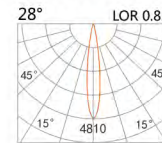

LIGHT DISTRIBUTION for 3000K

DC48V System

Spot light- Square

HTE-9251A

LED Power	Colour Temp	Luminous
10W	2700/3000K	1150lm
	4000/5000K	1257lm

LIGHT DISTRIBUTION for 3000K

HTE-9261A

LED Power	Colour Temp	Luminous
15W	2700/3000K	1752lm
	4000/5000K	1854lm

LIGHT DISTRIBUTION for 3000K

HTE-9271A

LED Power	Colour Temp	Luminous
25W	2700/3000K	3504lm
	4000/5000K	3708lm

LIGHT DISTRIBUTION for 3000K

DC48V System

Panel light

HTE-9481A

LED Power	Colour Temp	Luminous
18W	2700/3000K	2160lm
	4000/5000K	2230lm