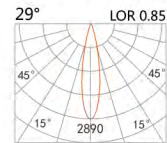

LIGHT DISTRIBUTION for 3000K