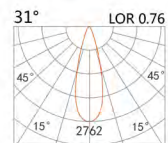

LIGHT DISTRIBUTION for 3000K