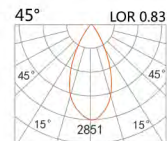

LIGHT DISTRIBUTION for 3000K