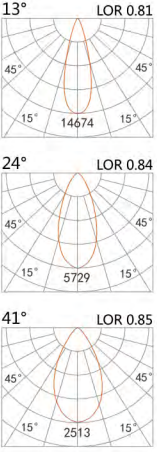

DC48V System

Picture light

LWE-9307A

LED Power	Colour Temp	Luminous
14W	2700/3000K	1800lm
	4000/5000K	1854lm

LIGHT DISTRIBUTION for 3000K

DC48V System

Spot light New

HTE-8000A

LED Power	Colour Temp	Luminous
14W	2700/3000K	1425lm
	4000/5000K	1526lm

LIGHT DISTRIBUTION for 3000K

DC48V System

Spot light New

HTE-9636B-00

LED Power	Colour Temp	Luminous
14W	2700/3000K	1425lm
	4000/5000K	1526lm