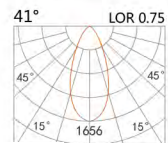

LIGHT DISTRIBUTION for 3000K