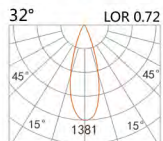

LIGHT DISTRIBUTION for 3000K