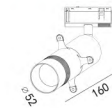

LIGHT DISTRIBUTION for 3000K

HTE-9331A

LED Power	Colour Temp	Luminous
33W	2700/3000K	3769lm
	4000/5000K	3769lm

LIGHT DISTRIBUTION for 3000K

DC48V System

Museum lights

HTE-9771A

LED Power	Colour Temp	Luminous
14W	2700/3000K	1427lm
	4000/5000K	1507lm