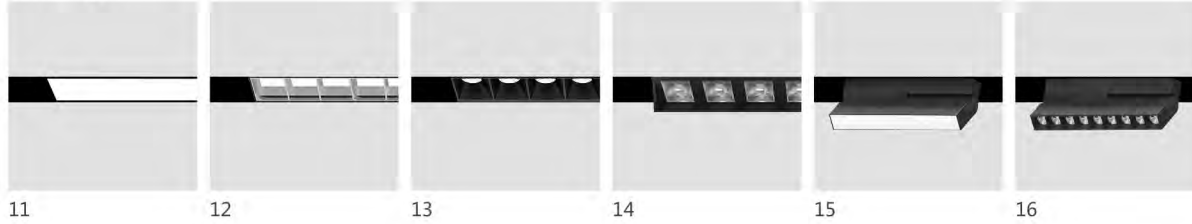

Contents

DC48V System

Linear light