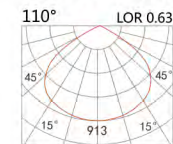

LIGHT DISTRIBUTION for 3000K