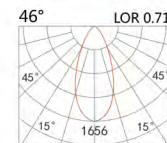

LIGHT DISTRIBUTION for 3000K