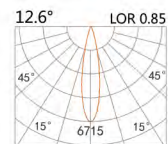

LIGHT DISTRIBUTION for 3000K

DC48V System

Grille lamp

LBE-9481A

LED Power	Colour Temp	Luminous
4.3W	2700/3000K	333lm
	4000/5000K	352lm

LIGHT DISTRIBUTION for 3000K

LBE-9482A

LED Power	Colour Temp	Luminous
7.6W	2700/3000K	666lm
	4000/5000K	704lm

LIGHT DISTRIBUTION for 3000K

LBE-9483A

LED Power	Colour Temp	Luminous
10W	2700/3000K	999lm
	4000/5000K	1026lm

LIGHT DISTRIBUTION for 3000K

DC48V System

Wash the wall lamp

LBE-9491A

LED Power	Colour Temp	Luminous
4.3W	2700/3000K	333lm
	4000/5000K	352lm