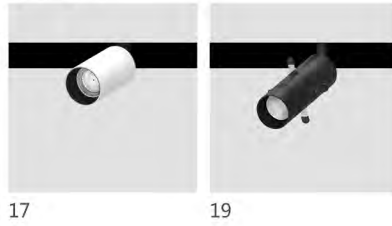

DC48V click system have patent, very flexible, no tool stallation by easy click action.

Contents

DC48V System

Linear light

Spotlight

Track Light

Pendant light

Description of the part