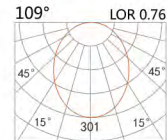

LED Power	Colour Temp	Luminous
14W	2700/3000K	1425lm
	4000/5000K	1526lm

LIGHT DISTRIBUTION for 3000K

DC48V System

Spot light New

HTE-9636B-00

LED Power	Colour Temp	Luminous
14W	2700/3000K	1425lm
	4000/5000K	1526lm

LIGHT DISTRIBUTION for 3000K

HTE-9636B-01

LED Power	Colour Temp	Luminous
14W	2700/3000K	1425lm
	4000/5000K	1526lm

LIGHT DISTRIBUTION for 3000K

DC48V System

Pendat light -Ball

LPE-9401C

LED Power	Colour Temp	Luminous
8W	2700/3000K	657lm
	4000/5000K	710lm