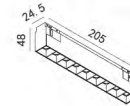

DC48V System

Grille lamp

LBE-9481A

LED Power	Colour Temp	Luminous
4.3W	2700/3000K	333lm
	4000/5000K	352lm

LIGHT DISTRIBUTION for 3000K

LBE-9482A

LED Power	Colour Temp	Luminous
7.6W	2700/3000K	666lm
	4000/5000K	704lm

LIGHT DISTRIBUTION for 3000K

LBE-9483A

LED Power	Colour Temp	Luminous
10W	2700/3000K	999lm
	4000/5000K	1026lm

LIGHT DISTRIBUTION for 3000K