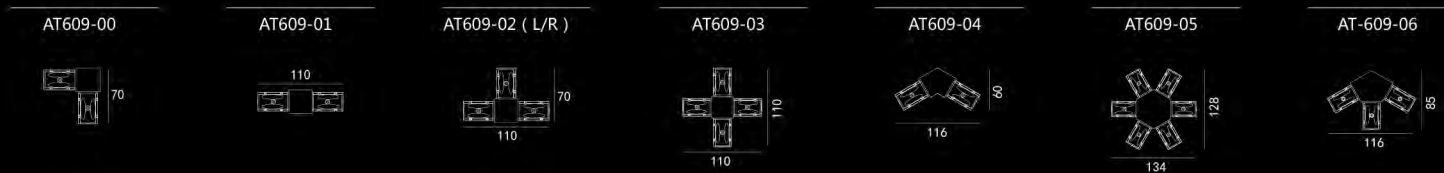

DC48V System

Recessed track

Surface track

New surface track Connector

Connector

End cap and track cover

Recessed track installation Way

Square surface track installation