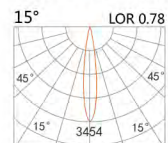

LIGHT DISTRIBUTION for 3000K