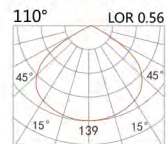

LIGHT DISTRIBUTION for 3000K